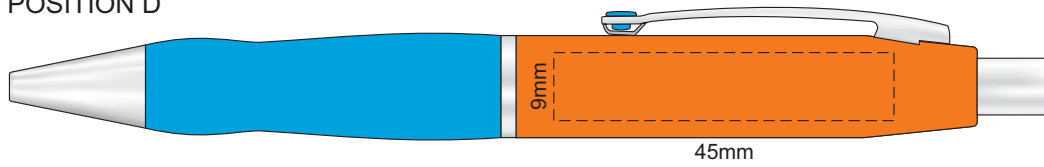

BARREL COLOURS	CLIP COLOURS	GRIP COLOURS
Grey	White	White
White	Yellow	Yellow
Yellow	Orange	Orange
Orange	Magenta	Magenta
Magenta	Red	Red
Red	Green	Green
Green	Dark Green	Dark Green
Dark Green	Blue	Blue
Blue	Dark Blue	Dark Blue
Dark Blue	Purple	Purple
Purple	Black	Black
Black		

100% of Actual Size  
Screen Print

POSITION A

100% of Actual Size  
Pad Print

POSITION D

POSITION E

100% of Actual Size  
Laser Engraving

POSITION D

POSITION E