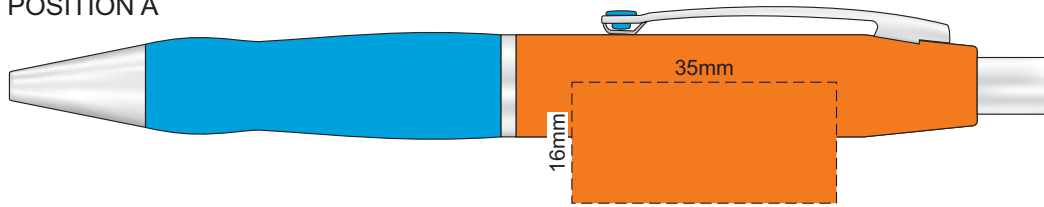

BARREL COLOURS	CLIP COLOURS	GRIP COLOURS
Grey	White	White
White	Yellow	Yellow
Yellow	Orange	Orange
Orange	Magenta	Magenta
Magenta	Red	Red
Red	Green	Green
Green	Dark Green	Dark Green
Dark Green	Blue	Blue
Blue	Dark Blue	Dark Blue
Dark Blue	Purple	Purple
Purple	Black	Black
Black		

100% of Actual Size  
Screen Print

POSITION A

100% of Actual Size  
Pad Print

POSITION D

POSITION E

100% of Actual Size  
Laser Engraving

POSITION D

POSITION E