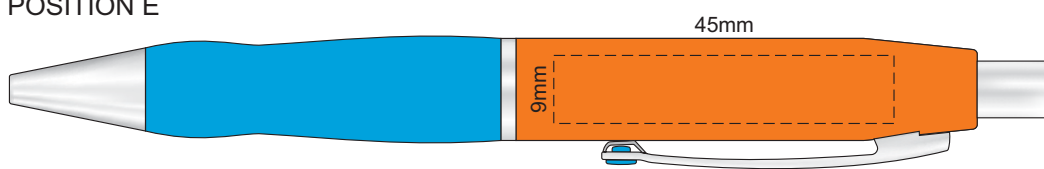

100% of Actual Size  
Screen Print

POSITION A

100% of Actual Size  
Pad Print

POSITION D

POSITION E

100% of Actual Size  
Laser Engraving

POSITION D

POSITION E

 Engraves to Brass Colour