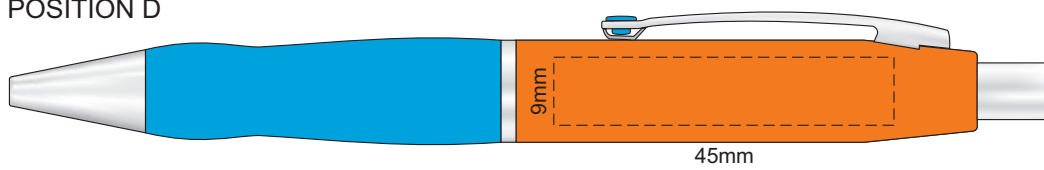

BARREL COLOURS	CLIP COLOURS	GRIP COLOURS
Grey	White	White
White	Yellow	Yellow
Yellow	Orange	Orange
Orange	Magenta	Magenta
Magenta	Red	Red
Red	Green	Green
Green	Dark Green	Dark Green
Dark Green	Blue	Blue
Blue	Dark Blue	Dark Blue
Dark Blue	Purple	Purple
Purple	Black	Black
Black		

100% of Actual Size  
Screen Print

POSITION A

100% of Actual Size  
Pad Print

POSITION D

POSITION E

100% of Actual Size  
Laser Engraving

POSITION D

POSITION E

 Engraves to Brass Colour