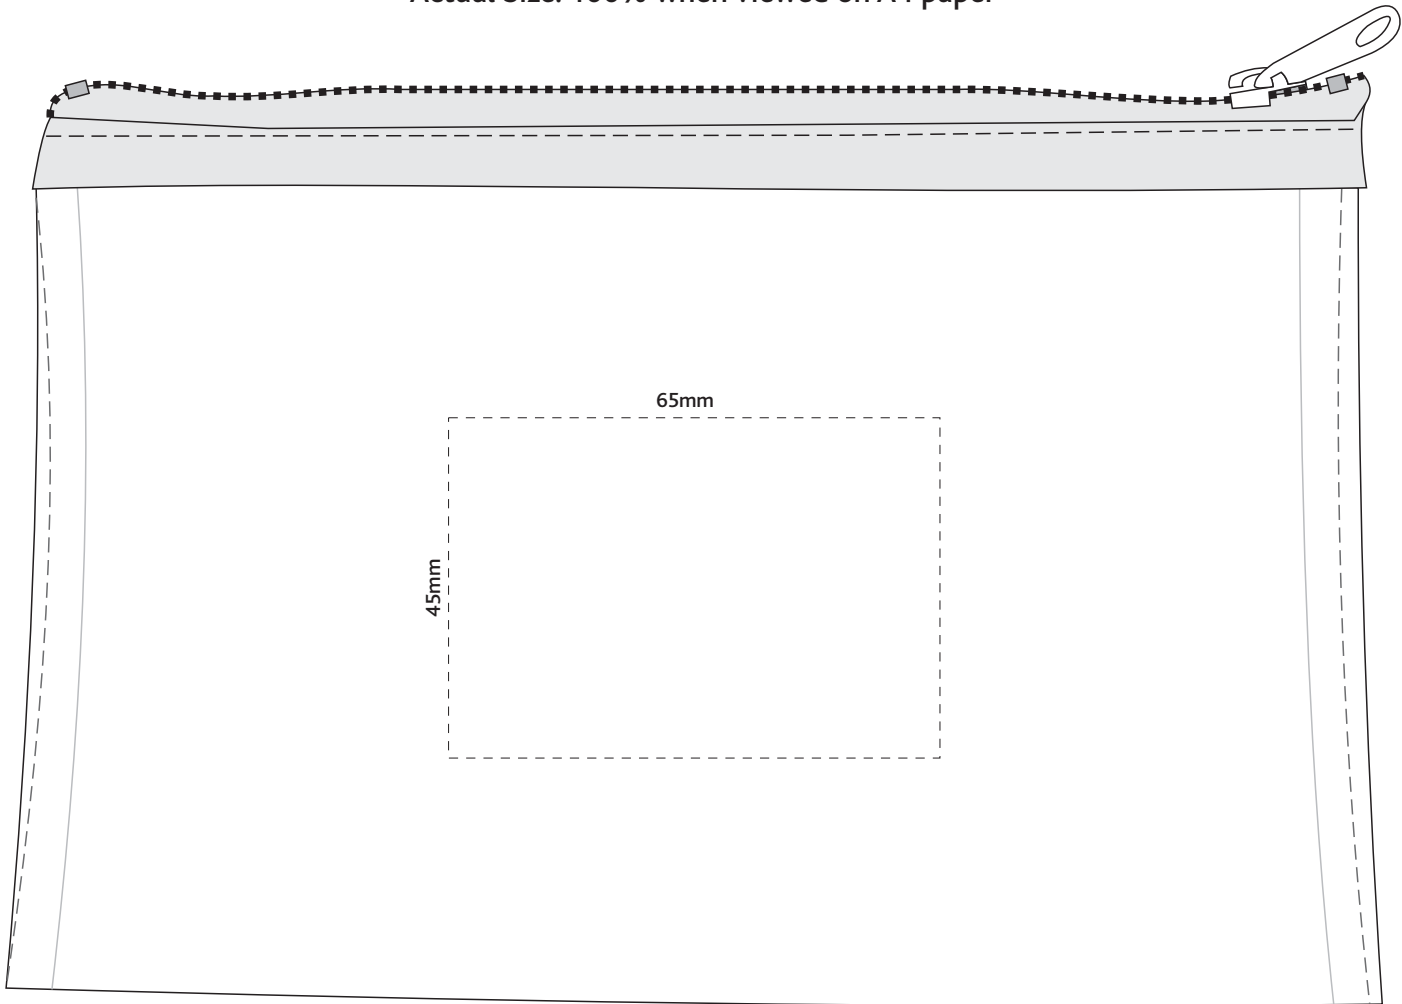

Actual Size: 100% when viewed on A4 paper

PAD PRINTED

Screen Print
(one colour)