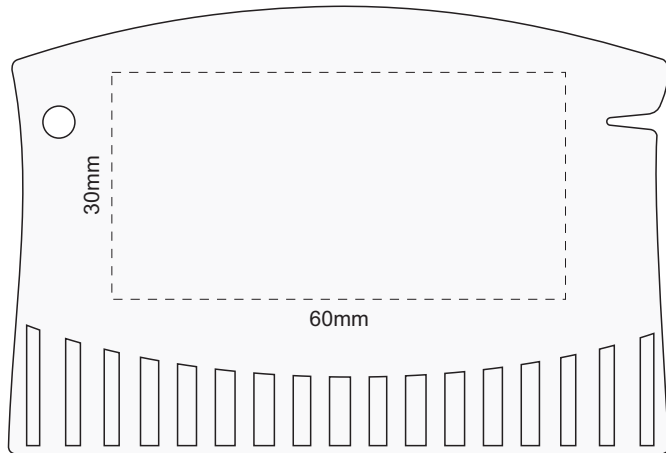

Actual Size: 100% when viewed on A4 paper

FRONT

BACK - (one colour Pad Print)

Pad Print

Direct Digital