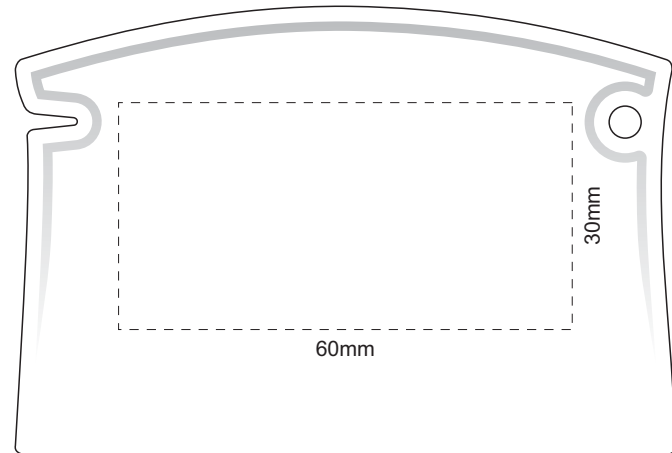

Actual Size: 100% when viewed on A4 paper

FRONT

BACK - (one colour Pad Print)

Pad Print

Direct Digital