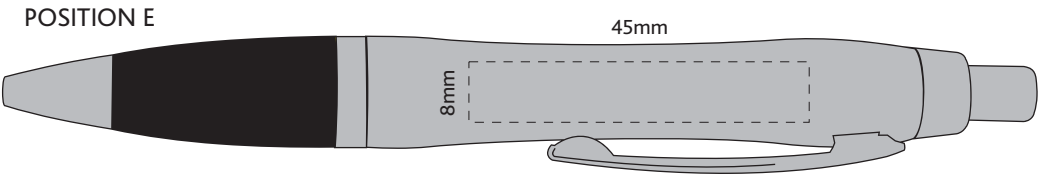

Actual Size: 100% when viewed on A4 paper

Pad Print  
or  
Engraving

 Engraves to Brass Colour