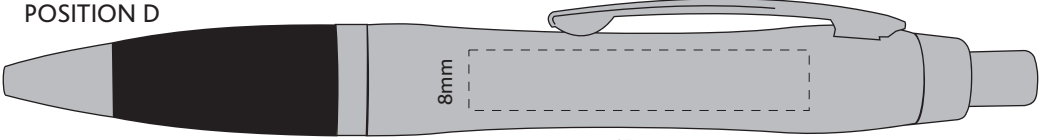

Actual Size: 100% when viewed on A4 paper

Pad Print  
or  
Engraving

 Engraves to Brass Colour