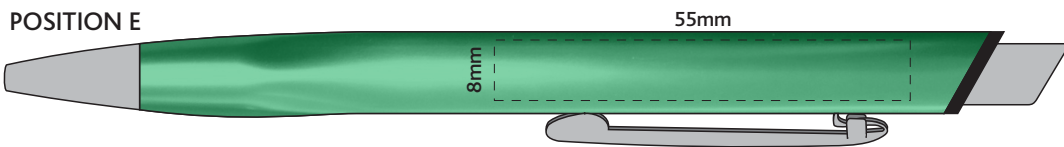

Actual Size: 100% when viewed on A4 paper

POSITION D

Pad Print  
or  
Engraving

POSITION E

Engraves to Oxidised White