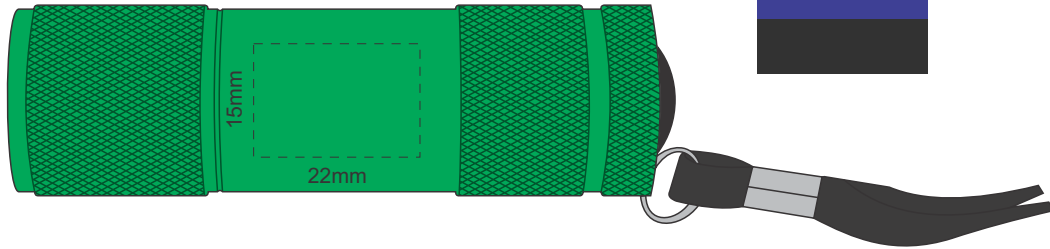

Actual Size: 100% when viewed on A4 paper

Pad Print

Laser Engraving

Engraves to Oxidised White