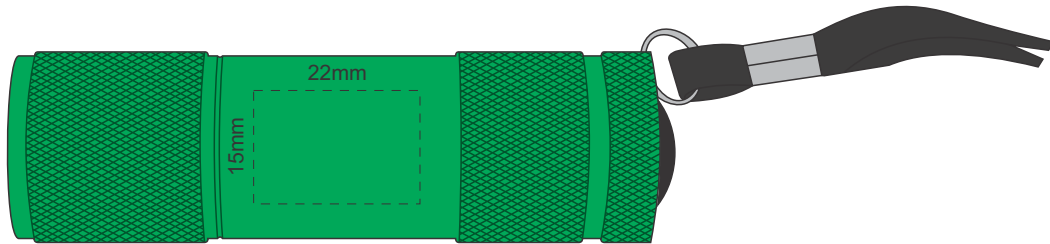

Actual Size: 100% when viewed on A4 paper

Pad Print

Laser Engraving

Engraves to Oxidised White