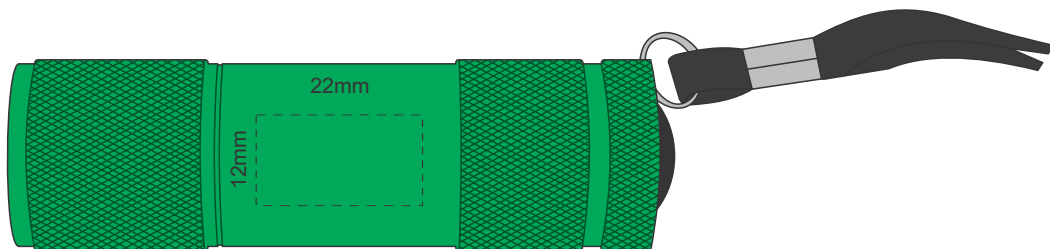

Actual Size: 100% when viewed on A4 paper

Pad Print

Laser Engraving

Engraves to Oxidised White