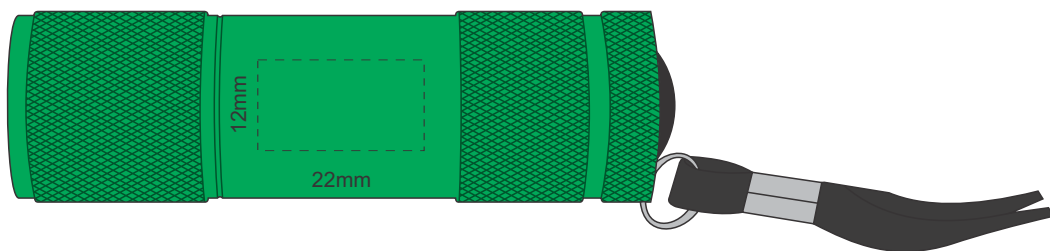

Actual Size: 100% when viewed on A4 paper

Pad Print

Laser Engraving

Engraves to Oxidised White