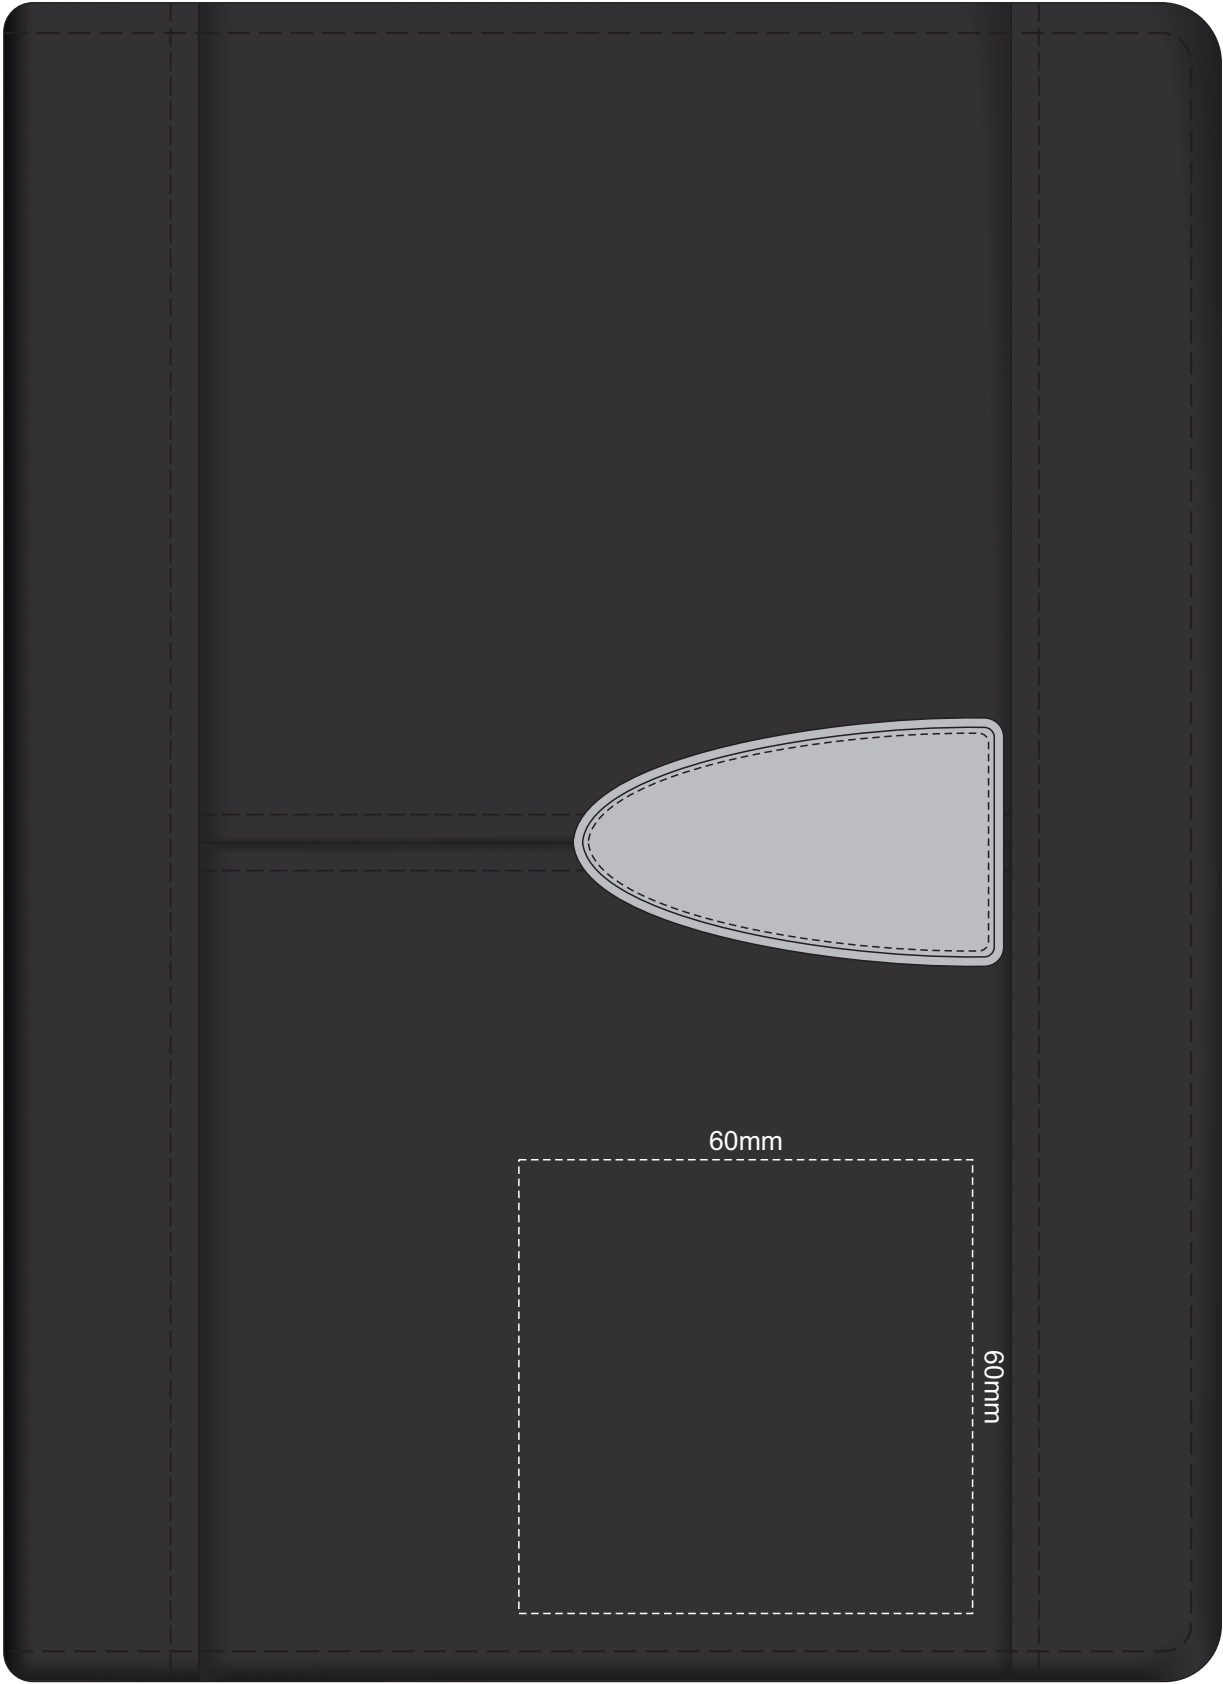

100% of Actual Size
Engraving

-  Metal Plate Engraves to a Stainless Steel Finish
-  Portfolio Engraves to a Matt Brown Finish

100% of Actual Size
Digital Resin Coated

Blue Dotted Line = The SIGNIFICANT PRINT AREA
(Keep all critical images & text within this box)
Black Line = Maximum print area
Pink Dotted Line = Bleed off to here

100% of Actual Size
Digital Resin Coated on Portfolio

Digital Resin Coated on Portfolio
Oval or Rectangle 55x24mm

Blue Dotted Line = The SIGNIFICANT PRINT AREA
(Keep all critical images & text within this box)
Black Line = Maximum print area
Pink Dotted Line = Bleed off to here

Blue Dotted Line = The SIGNIFICANT PRINT AREA
(Keep all critical images & text within this box)
Black Line = Maximum print area
Pink Dotted Line = Bleed off to here