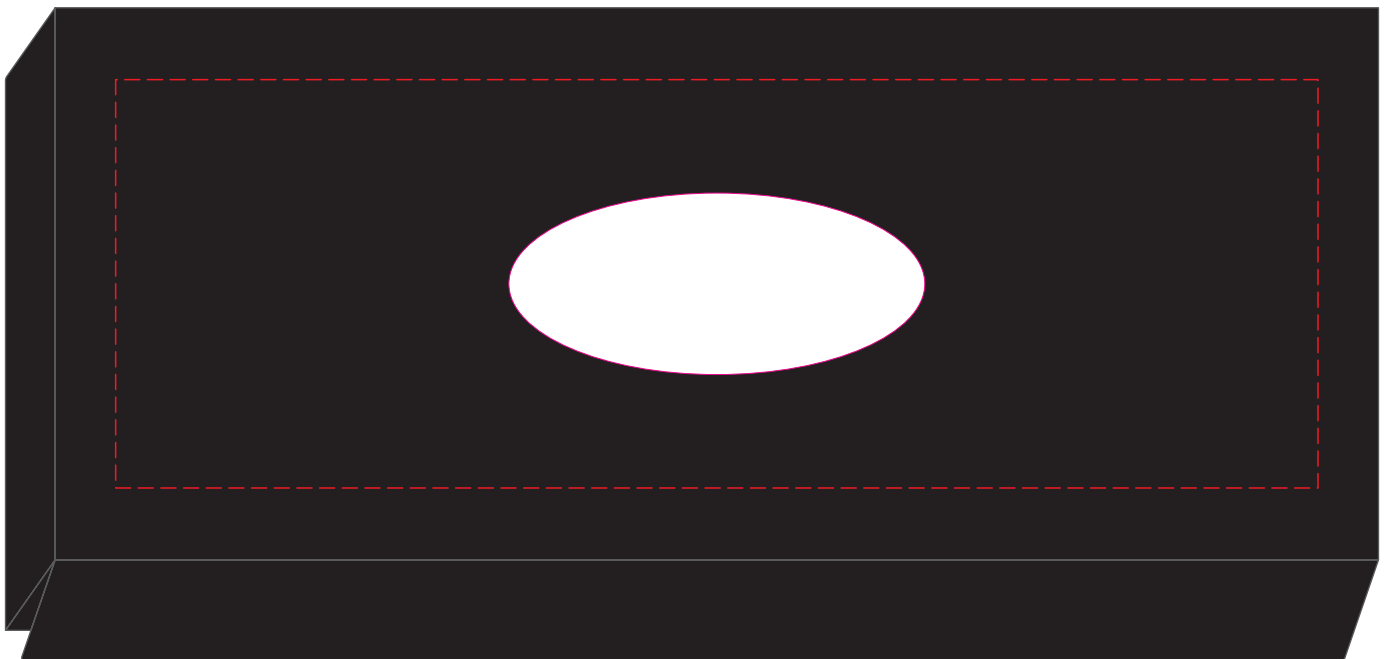

POSITION I

Silver Engraves to a Natural Etch

Colours Engraves to a Shiny Steel Finish

100% of Actual Size
Pad Print (black box)

Branding area can be moved **anywhere within the red line.**

100% of Actual Size
Resin Dome

Resin Dome - 55x24mm Oval or Rectangle

Branding area can be moved **anywhere within the red line.**

Blue Line = The SIGNIFICANT PRINT AREA
(Keep all critical images & text within this box)
Black Line = Maximum print area
Pink Line = Bleed off to here

100% of Actual Size
Resin Dome

Resin Dome - 55x24mm Oval or Rectangle

Branding area can be moved **anywhere within the red line.**

Blue Line = The SIGNIFICANT PRINT AREA
(Keep all critical images & text within this box)
Black Line = Maximum print area
Pink Line = Bleed off to here