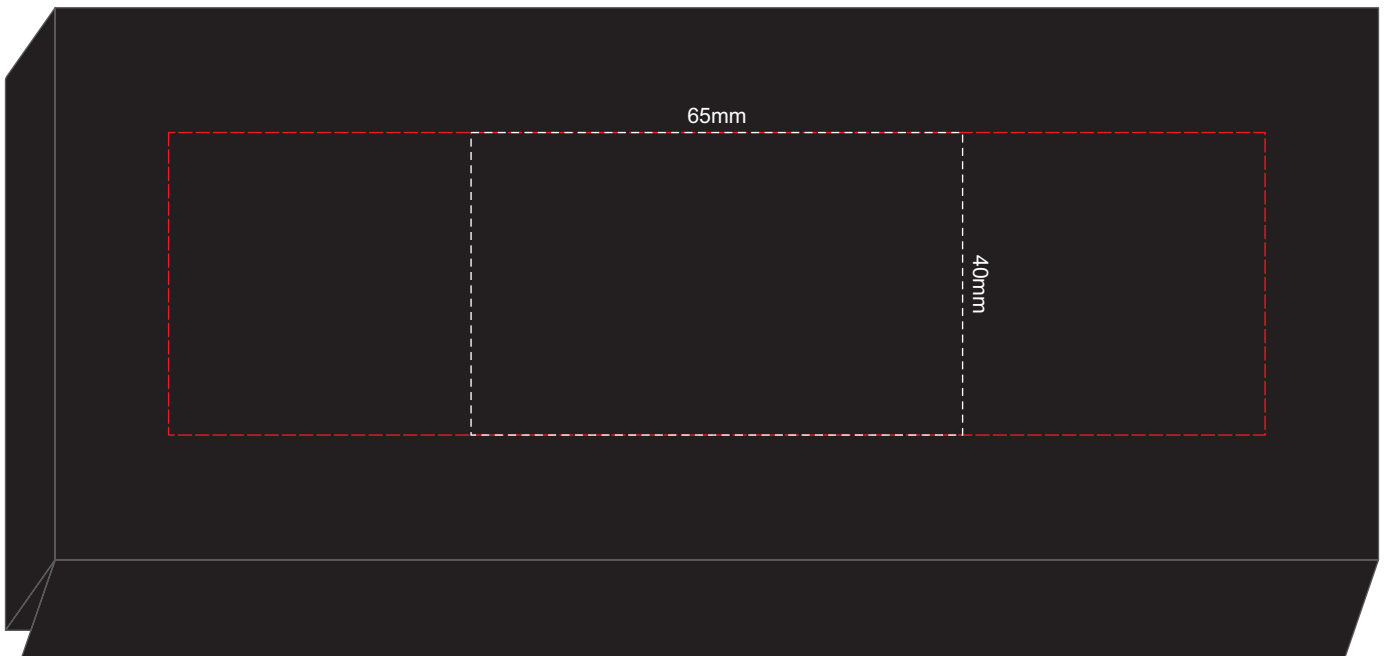

100% of Actual Size
Pad Print

POSITION G

POSITION I

100% of Actual Size
Pad Print

POSITION F

POSITION H

100% of Actual Size
Laser Engraving

POSITION G

POSITION I

Silver Engraves to a Natural Etch

Colours Engraves to a Shiny Steel Finish

100% of Actual Size
Pad Print (black box)

Branding area can be moved **anywhere within the red line.**

100% of Actual Size
Resin Dome

Resin Dome - 55x24mm Oval or Rectangle

Branding area can be moved **anywhere within the red line.**

Blue Line = The SIGNIFICANT PRINT AREA
(Keep all critical images & text within this box)
Black Line = Maximum print area
Pink Line = Bleed off to here

100% of Actual Size
Resin Dome

Resin Dome - 55x24mm Oval or Rectangle

Branding area can be moved **anywhere within the red line.**

Blue Line = The SIGNIFICANT PRINT AREA
(Keep all critical images & text within this box)
Black Line = Maximum print area
Pink Line = Bleed off to here