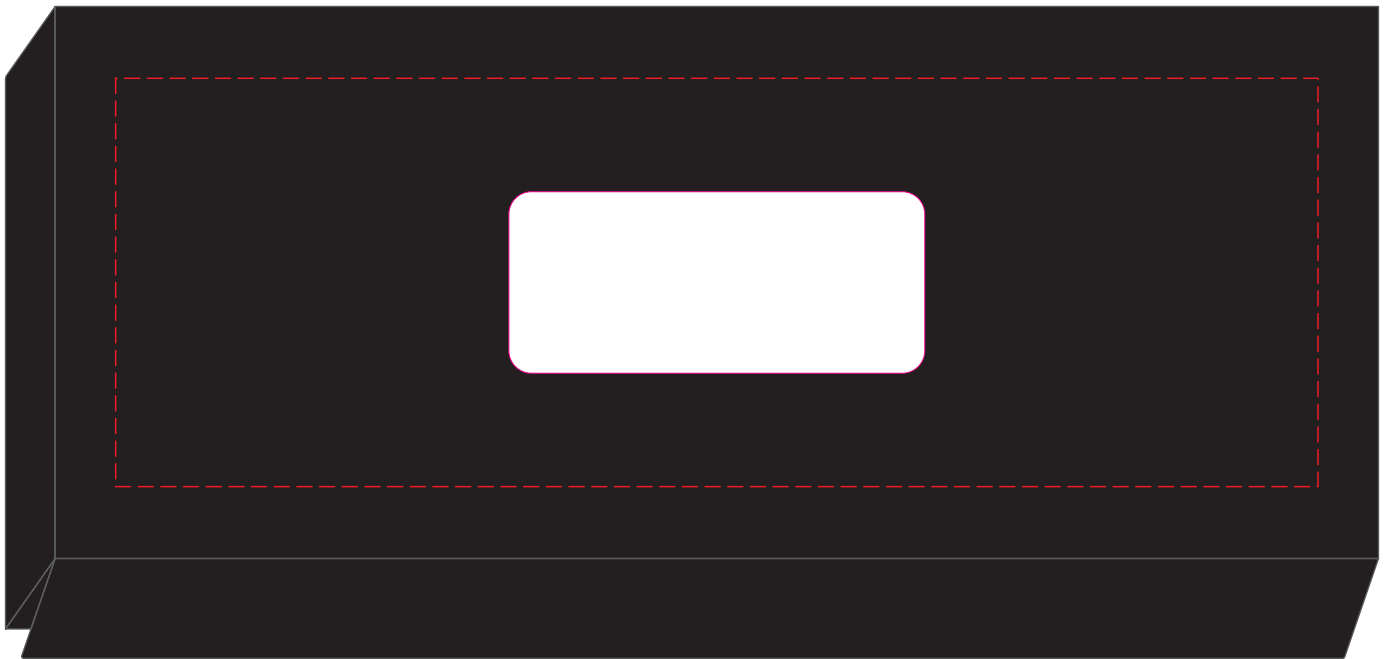

POSITION I

Silver Engraves to a Natural Etch

Colours Engraves to a Shiny Steel Finish

100% of Actual Size
Pad Print (black box)

Branding area can be moved **anywhere within the red line.**

100% of Actual Size
Resin Dome

Resin Dome - 55x24mm Oval or Rectangle

Branding area can be moved **anywhere within the red line.**

Blue Line = The SIGNIFICANT PRINT AREA
(Keep all critical images & text within this box)
Black Line = Maximum print area
Pink Line = Bleed off to here

100% of Actual Size
Resin Dome

Resin Dome - 55x24mm Oval or Rectangle

Branding area can be moved **anywhere within the red line.**

Blue Line = The SIGNIFICANT PRINT AREA
(Keep all critical images & text within this box)
Black Line = Maximum print area
Pink Line = Bleed off to here