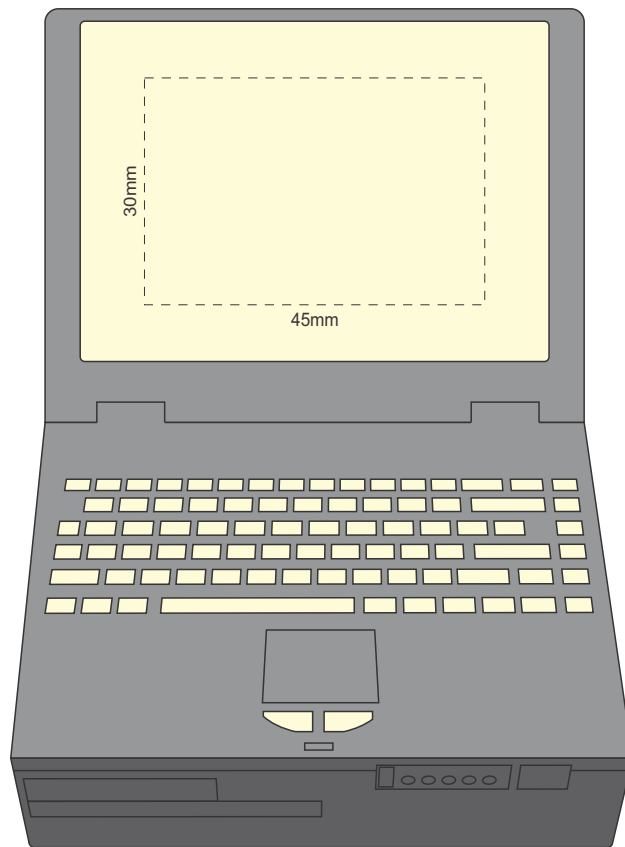

Actual Size: 100% when viewed on A4 paper

Pad Print (One colour only)

We wish to advise that, due to the surface & general makeup of this stress product, we cannot guarantee a solid print true to PMS colour. Print will degrade with regular use.