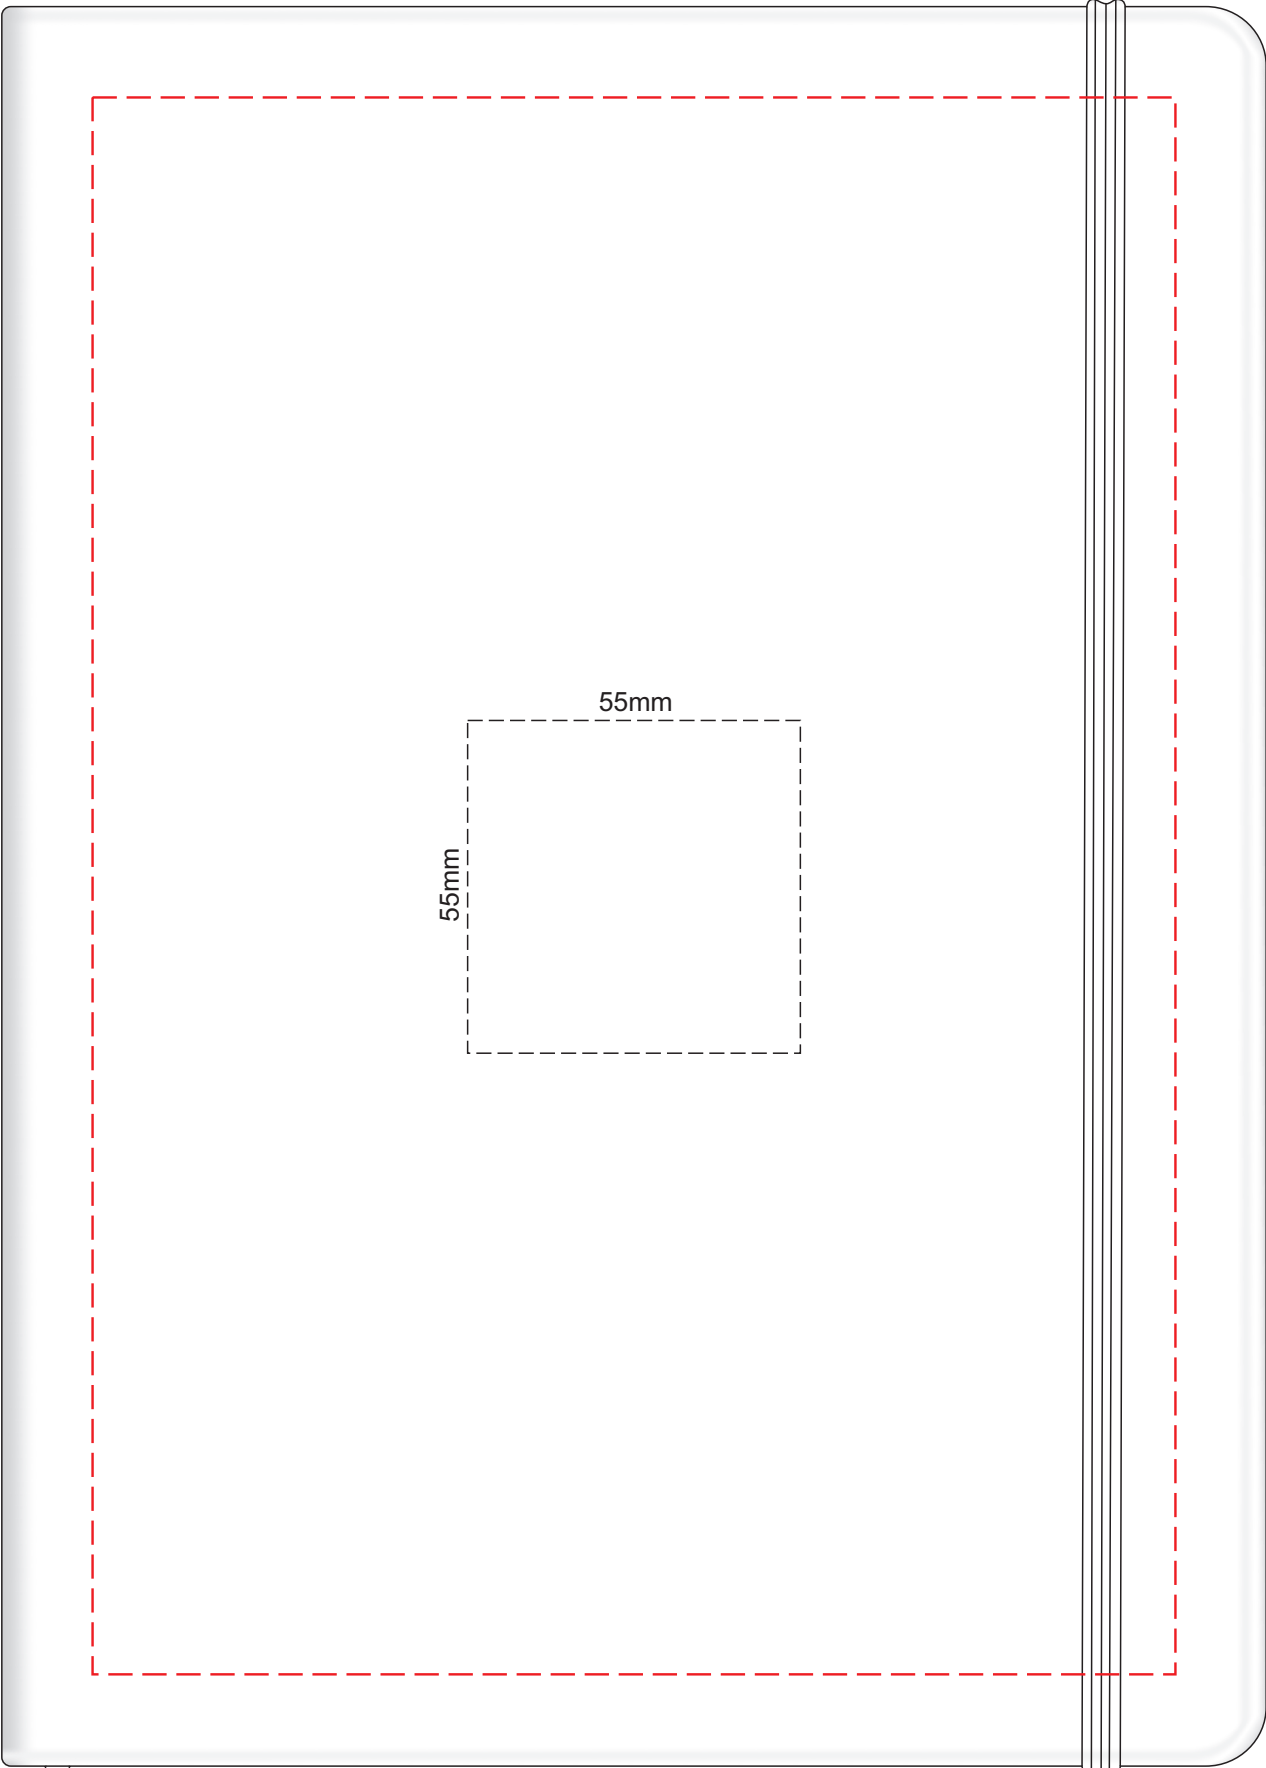

80% of Actual Size

**Pad Print**

Pad Print branding area can be moved anywhere within the red line.

80% of Actual Size

**Pad Print**

Pad Print branding area can be moved anywhere within the red line.

80% of Actual Size

240mm

140mm

Screen Print

80% of Actual Size

Direct Digital

80% of Actual Size

**Debossing**

Debossing branding area can be moved anywhere within the red line.