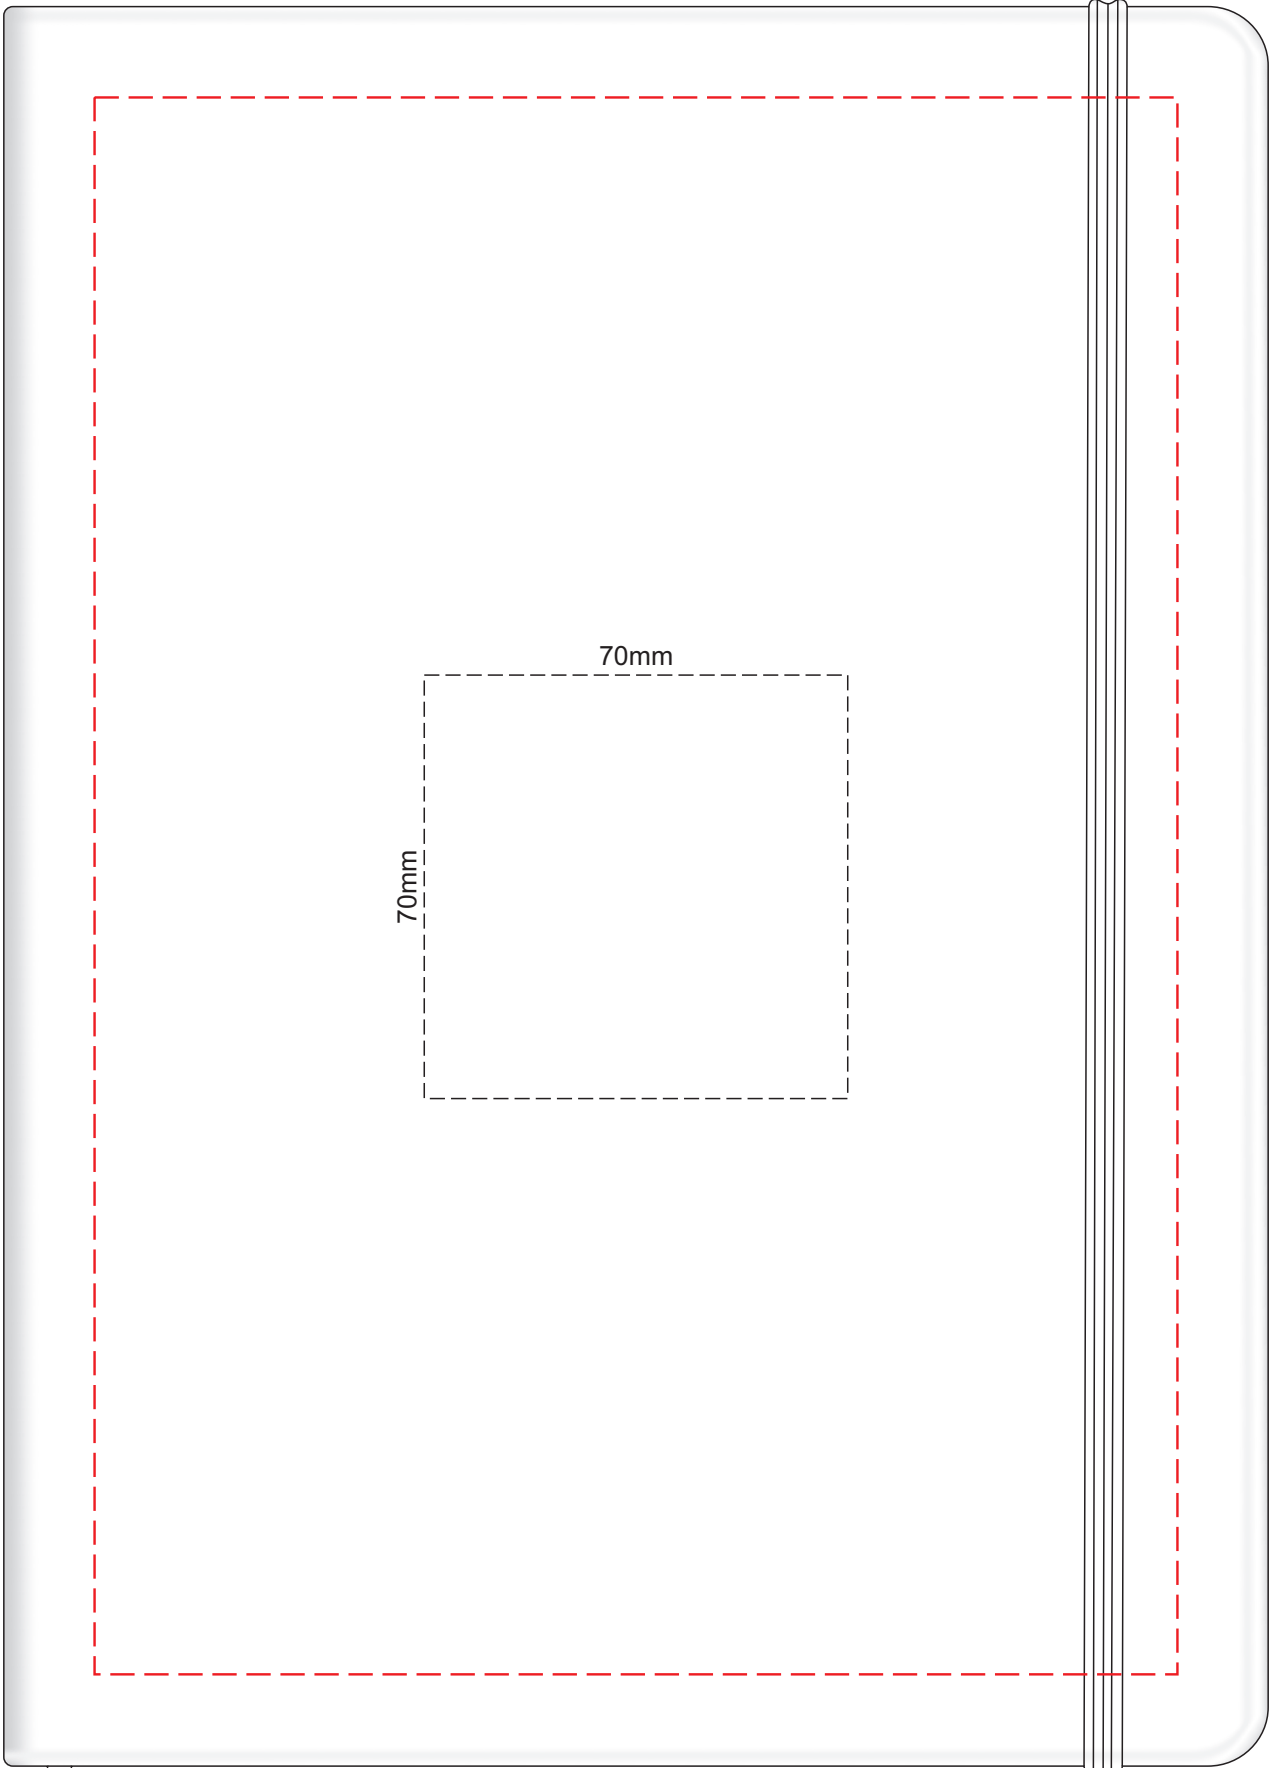

80% of Actual Size

**Pad Print**

Pad Print branding area can be moved anywhere within the red line.

80% of Actual Size

**Pad Print**

Pad Print branding area can be moved anywhere within the red line.

80% of Actual Size

240mm

140mm

Screen Print

80% of Actual Size

Direct Digital

80% of Actual Size

**Debossing**

Debossing branding area can be moved anywhere within the red line.