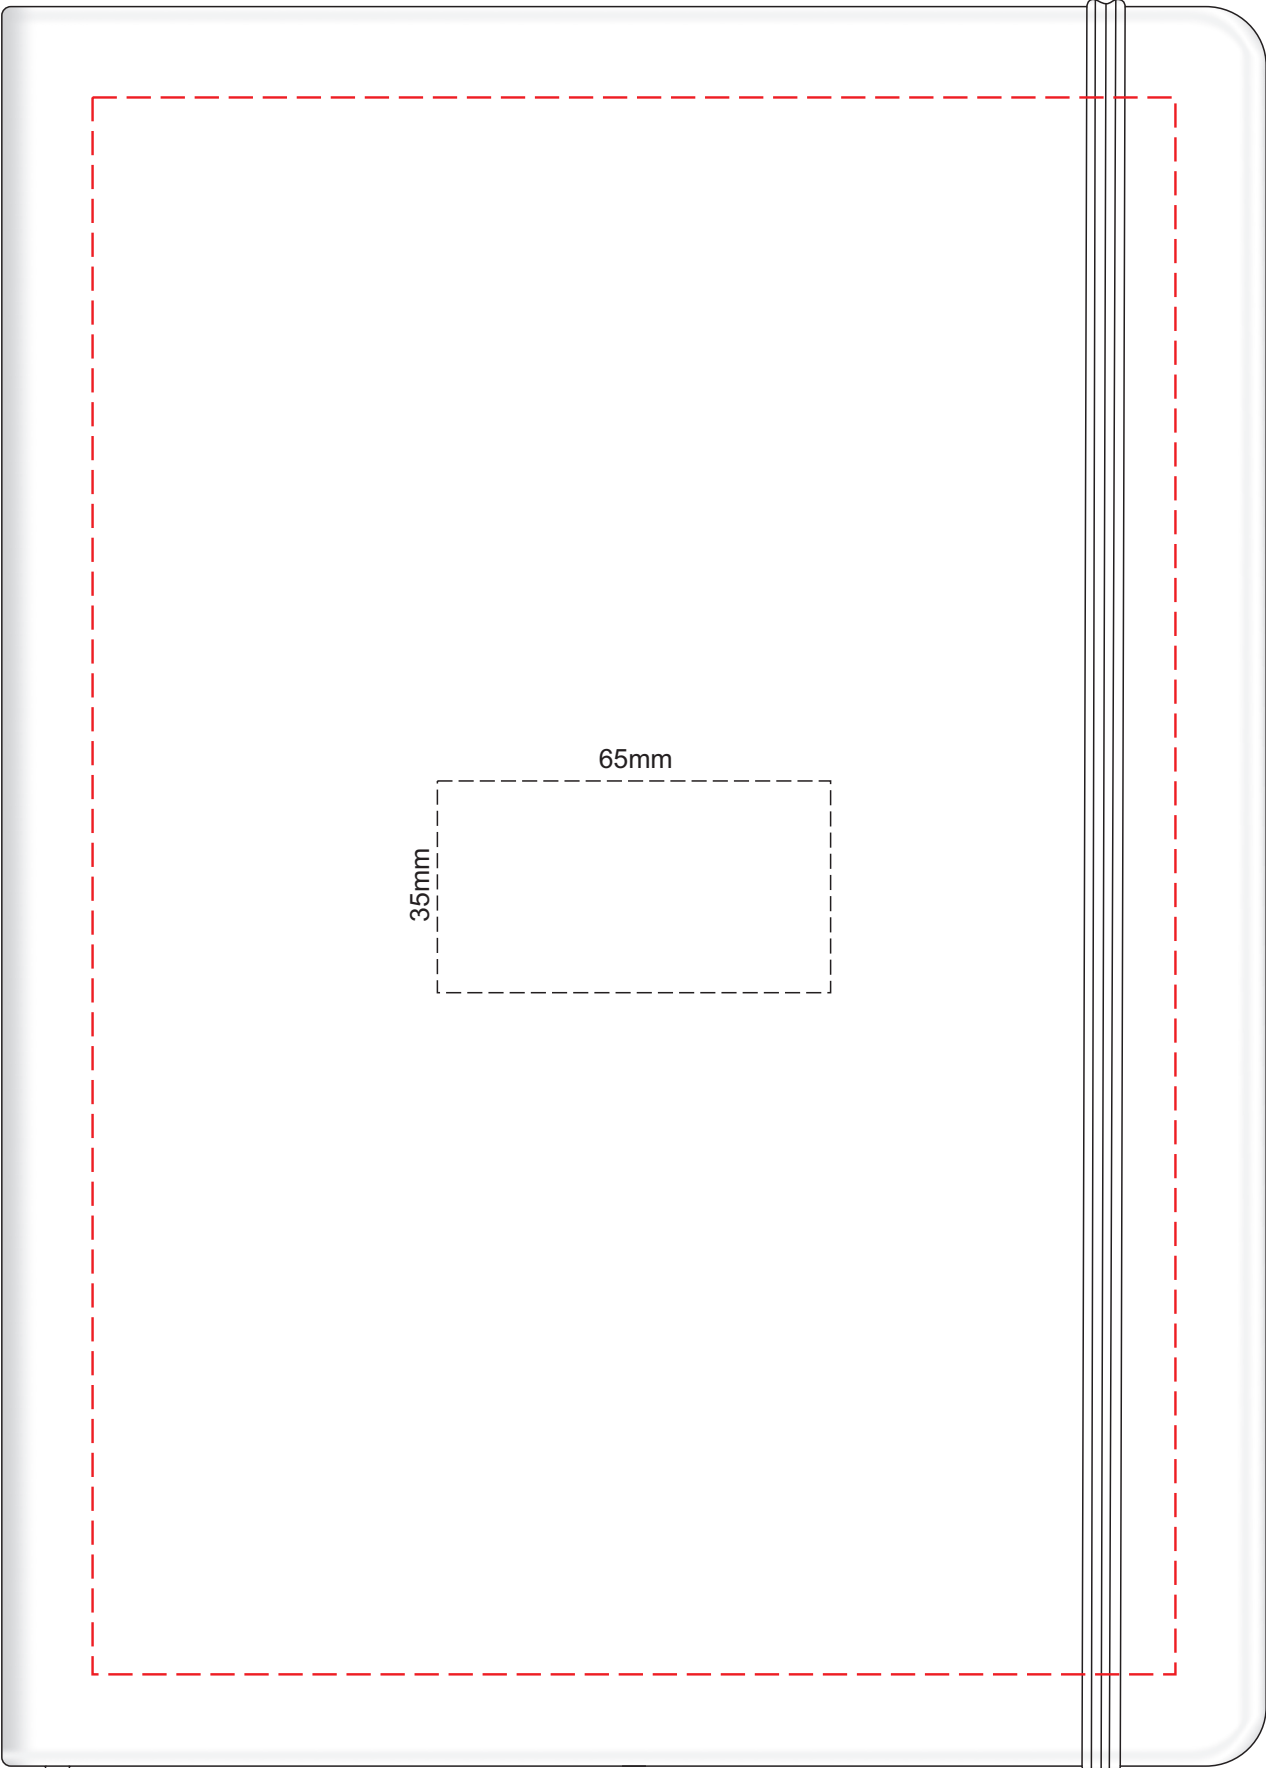

80% of Actual Size

**Pad Print**

Pad Print branding area can be moved anywhere within the red line.

80% of Actual Size

**Pad Print**

Pad Print branding area can be moved anywhere within the red line.

80% of Actual Size

240mm

140mm

Screen Print

80% of Actual Size

Direct Digital

80% of Actual Size

**Debossing**

Debossing branding area can be moved anywhere within the red line.