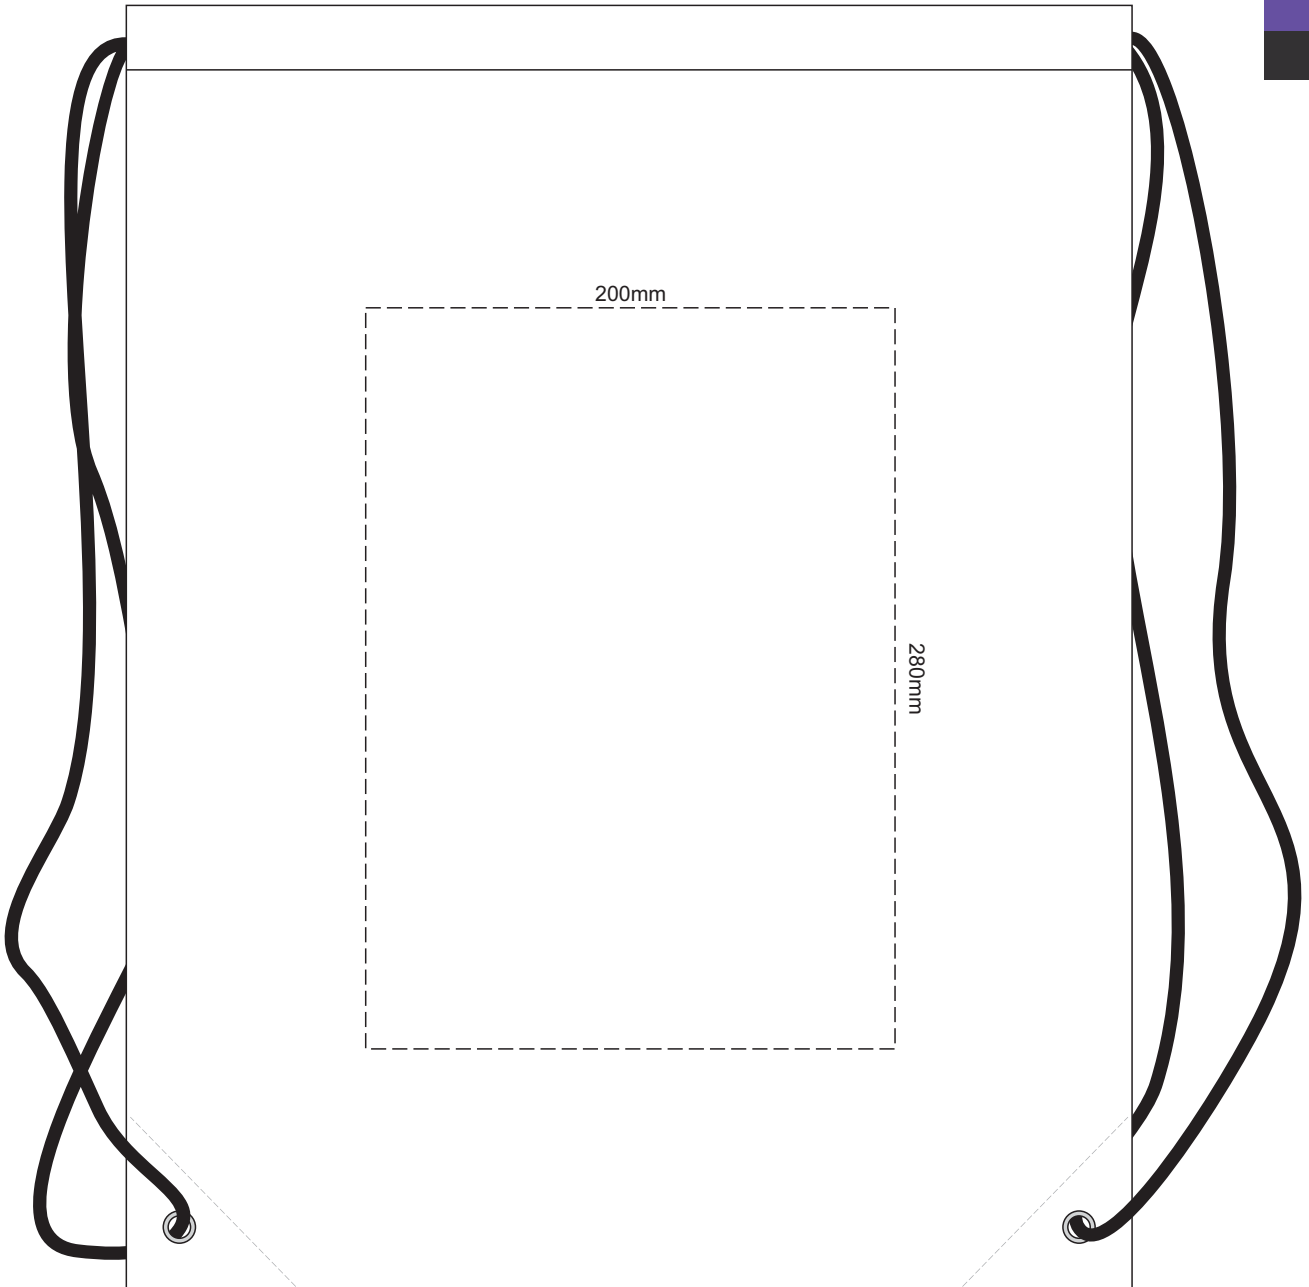

White
Yellow
Orange
Pink
Red
Bright Green
Dark Green
Teal
Light Blue
Royal Blue
Navy
Purple
Black

35% of Actual Size  
Screen print

White
Yellow
Orange
Pink
Red
Bright Green
Dark Green
Teal
Light Blue
Royal Blue
Navy
Purple
Black

35% of Actual Size  
Colourflex Transfer  
Faux Embroidery

Please note the orientation of these print areas may be rotated to best suit your needs.