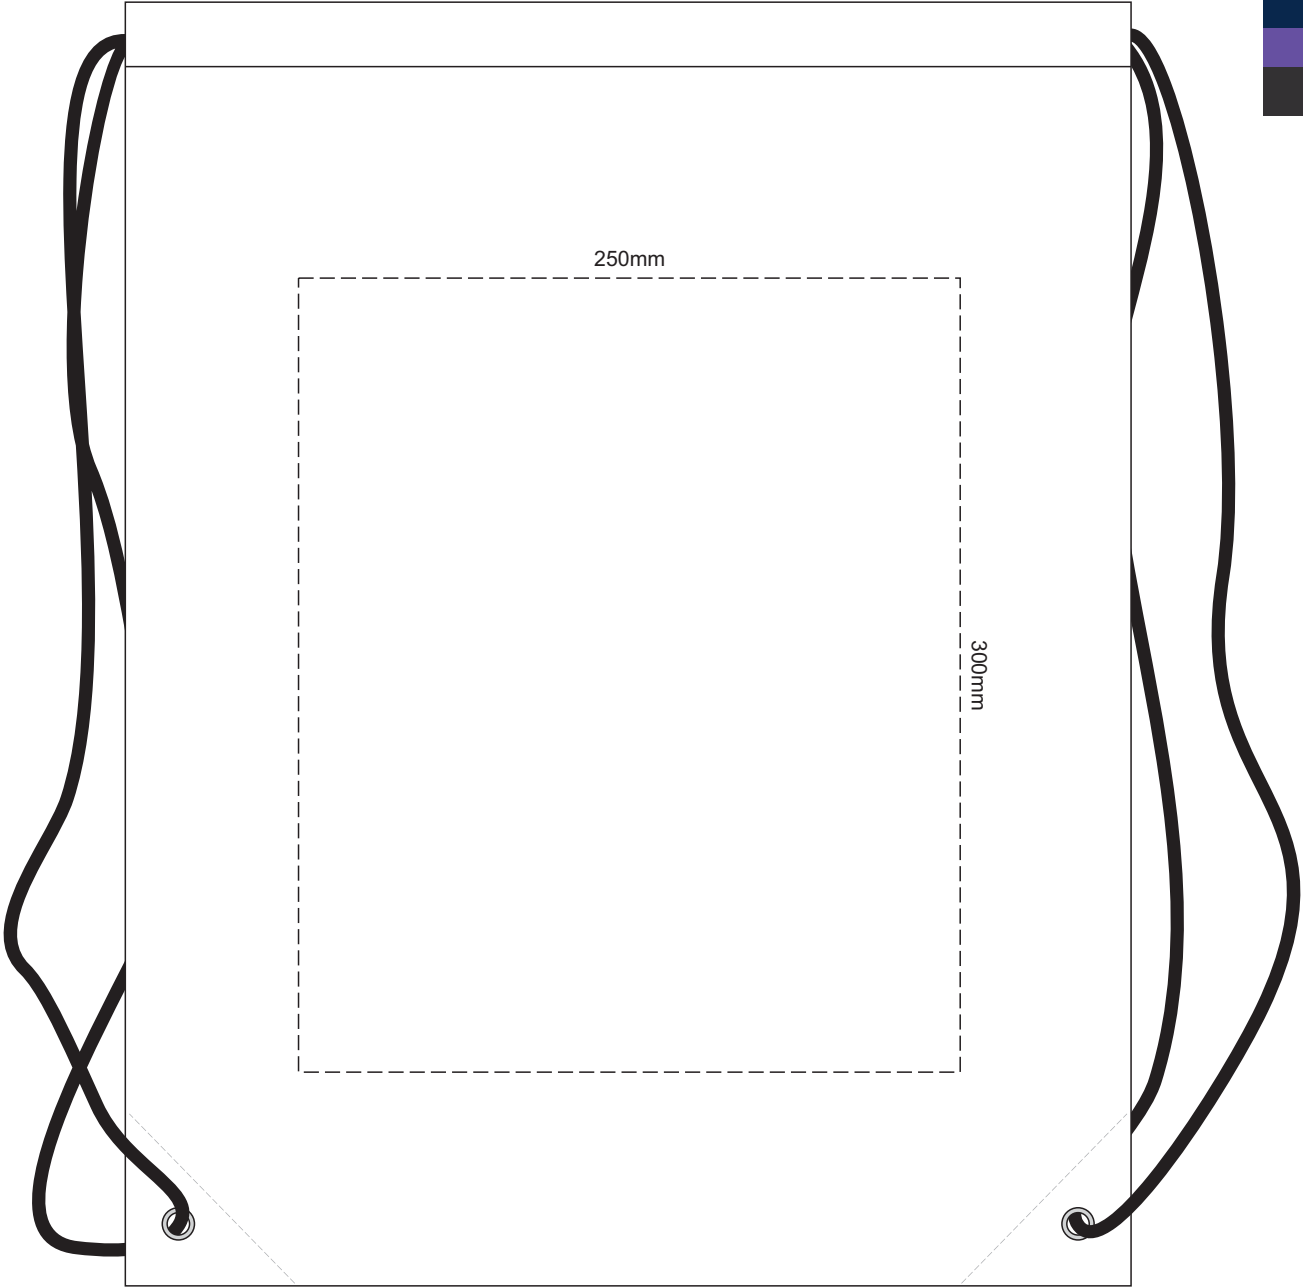

White
Yellow
Orange
Pink
Red
Bright Green
Dark Green
Teal
Light Blue
Royal Blue
Navy
Purple
Black

35% of Actual Size  
Screen print

White
Yellow
Orange
Pink
Red
Bright Green
Dark Green
Teal
Light Blue
Royal Blue
Navy
Purple
Black

35% of Actual Size  
Colourflex Transfer  
Faux Embroidery

Please note the orientation of these print areas may be rotated to best suit your needs.