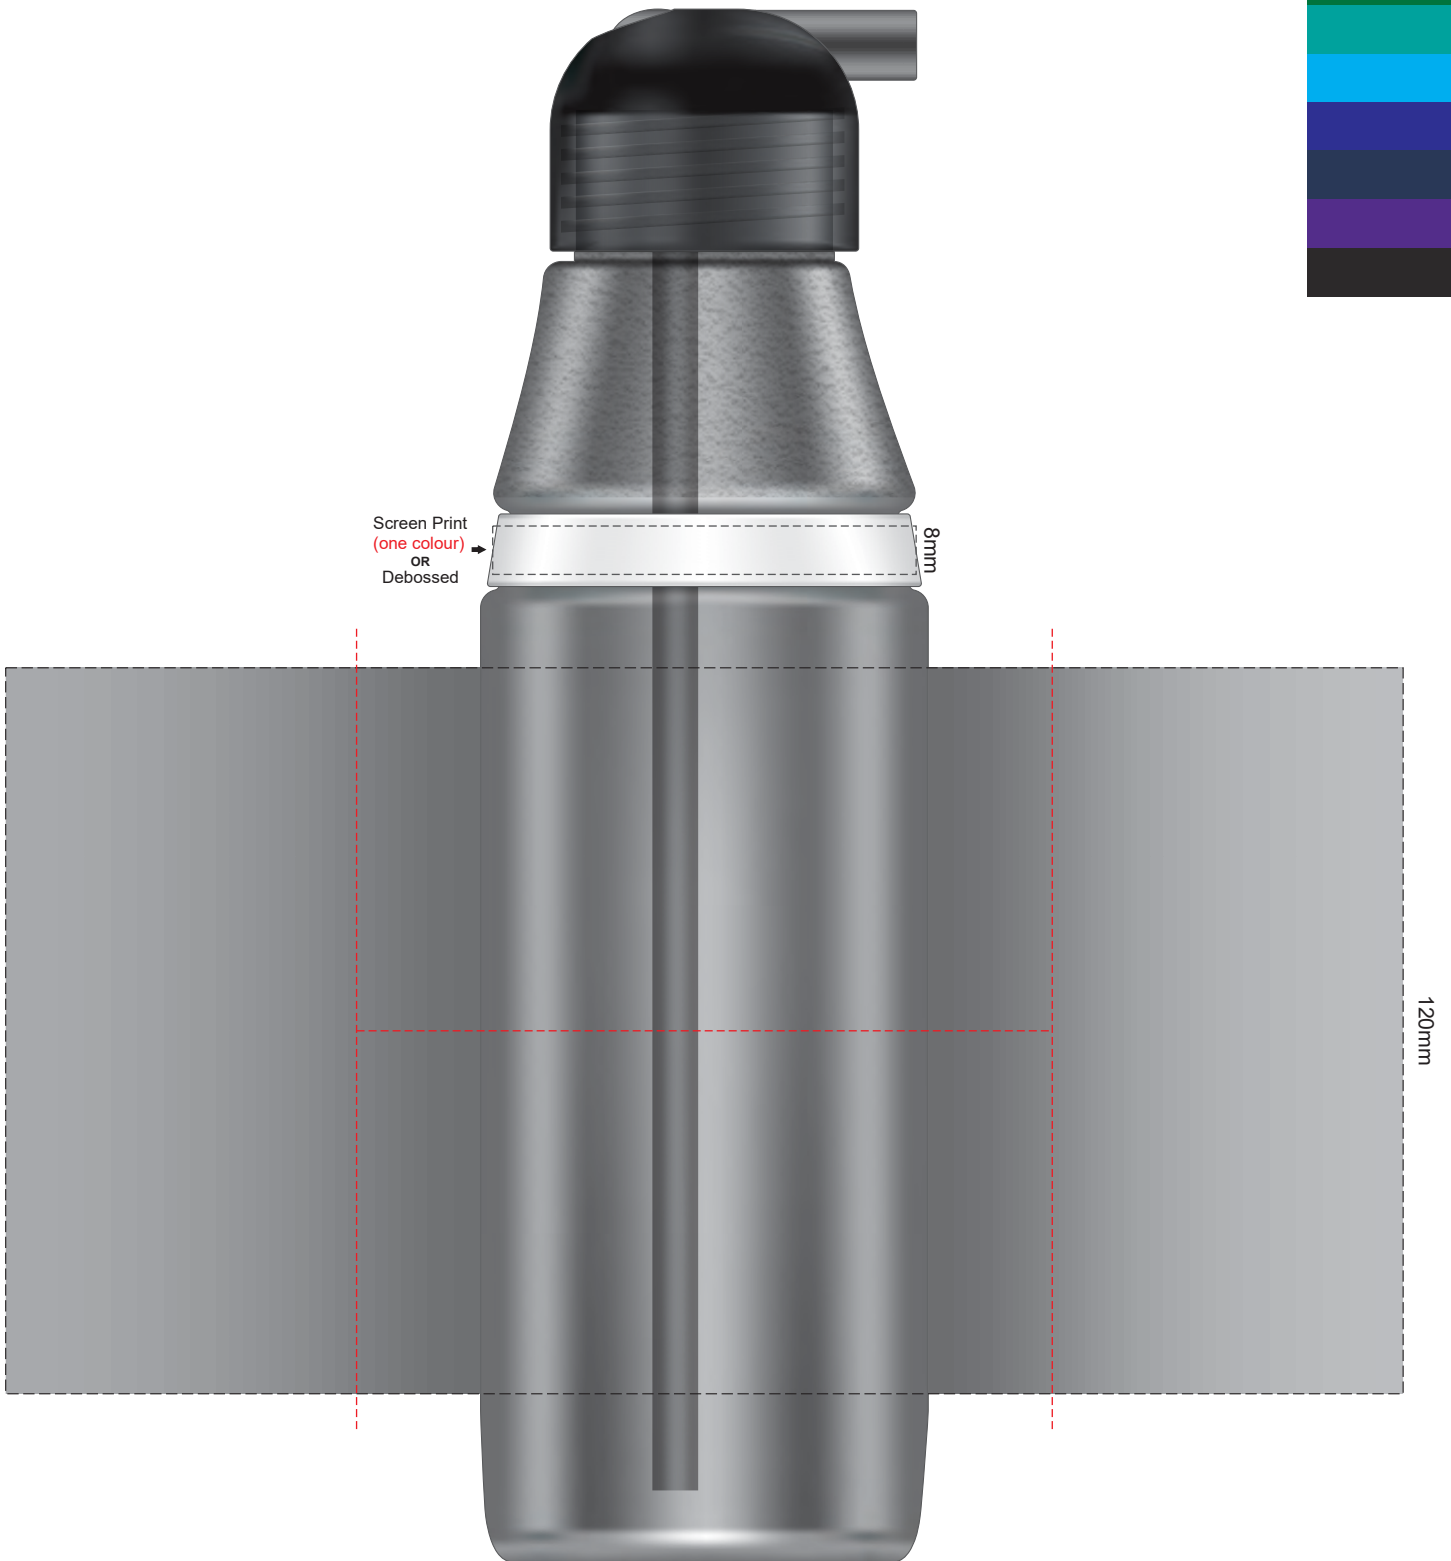

80% of Actual Size
Screen Print

Red Line = Exact opposites of the product
(centre artwork to the red line)

80% of Actual Size
Rotary Digital

Screen Print
(one colour)
OR
Debossed

8mm

120mm

Red Line = Exact opposites of the product
(centre artwork to the red line)