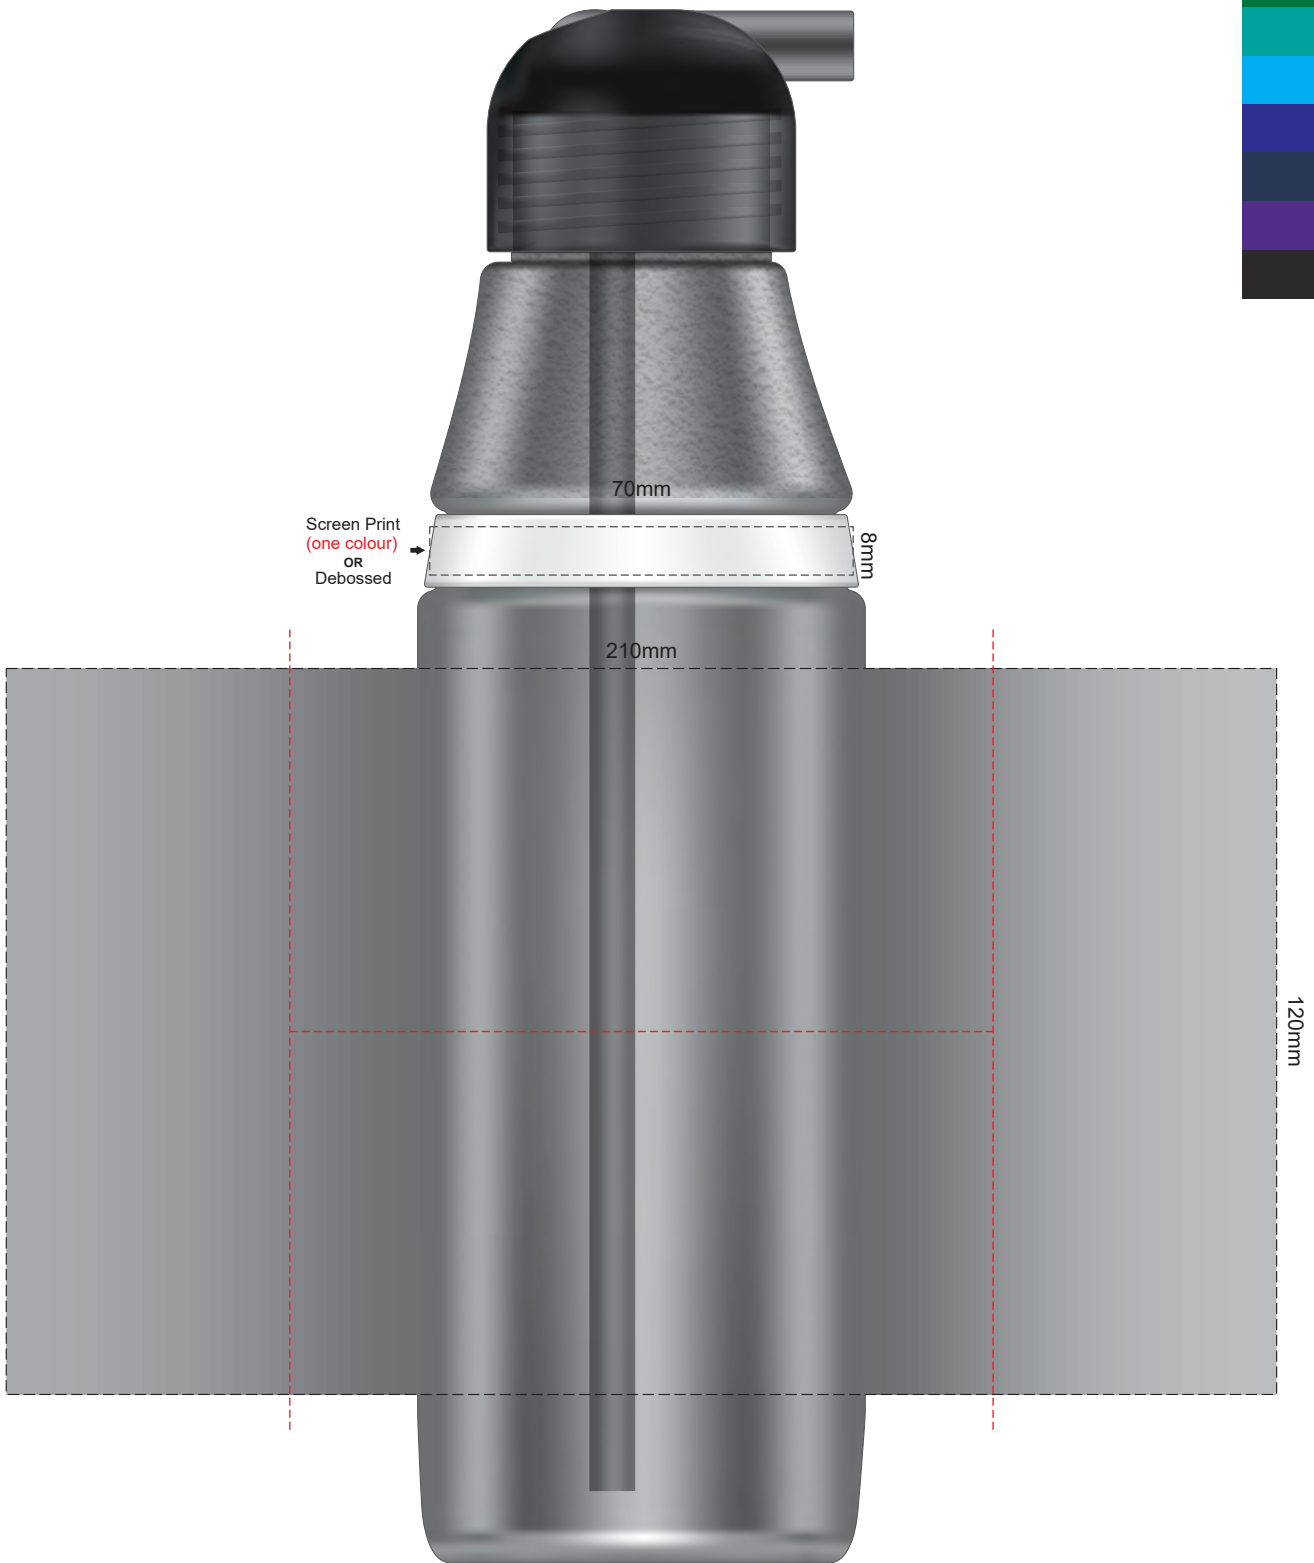

80% of Actual Size
Screen Print

Red Line = Exact opposites of the product
(centre artwork to the red line)

80% of Actual Size
Rotary Digital

Screen Print
(one colour)
OR
Debossed

8mm

120mm

Red Line = Exact opposites of the product
(centre artwork to the red line)