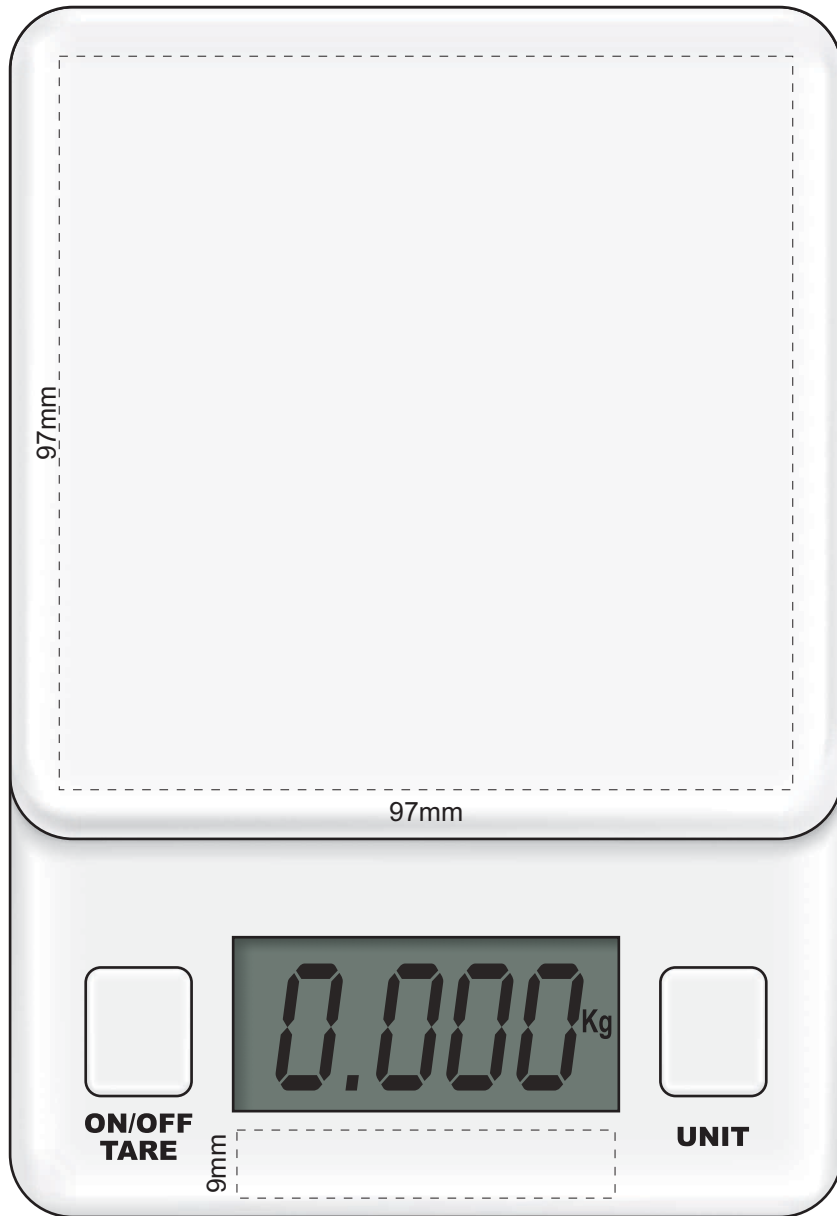

Actual Size: 100% when viewed on A4 paper

Direct Digital

Pad Print