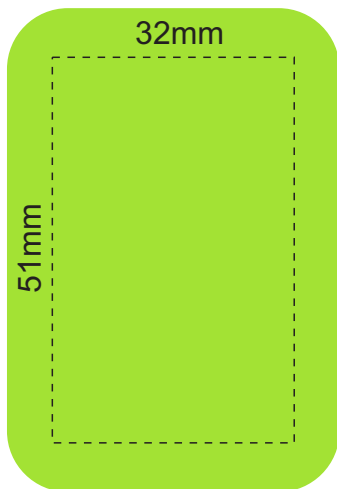

Actual Size: **100%** when viewed on **A4** paper

Screen Print / Direct Digital /
Laser Engraving

Dia 25.5mm

Pad Print