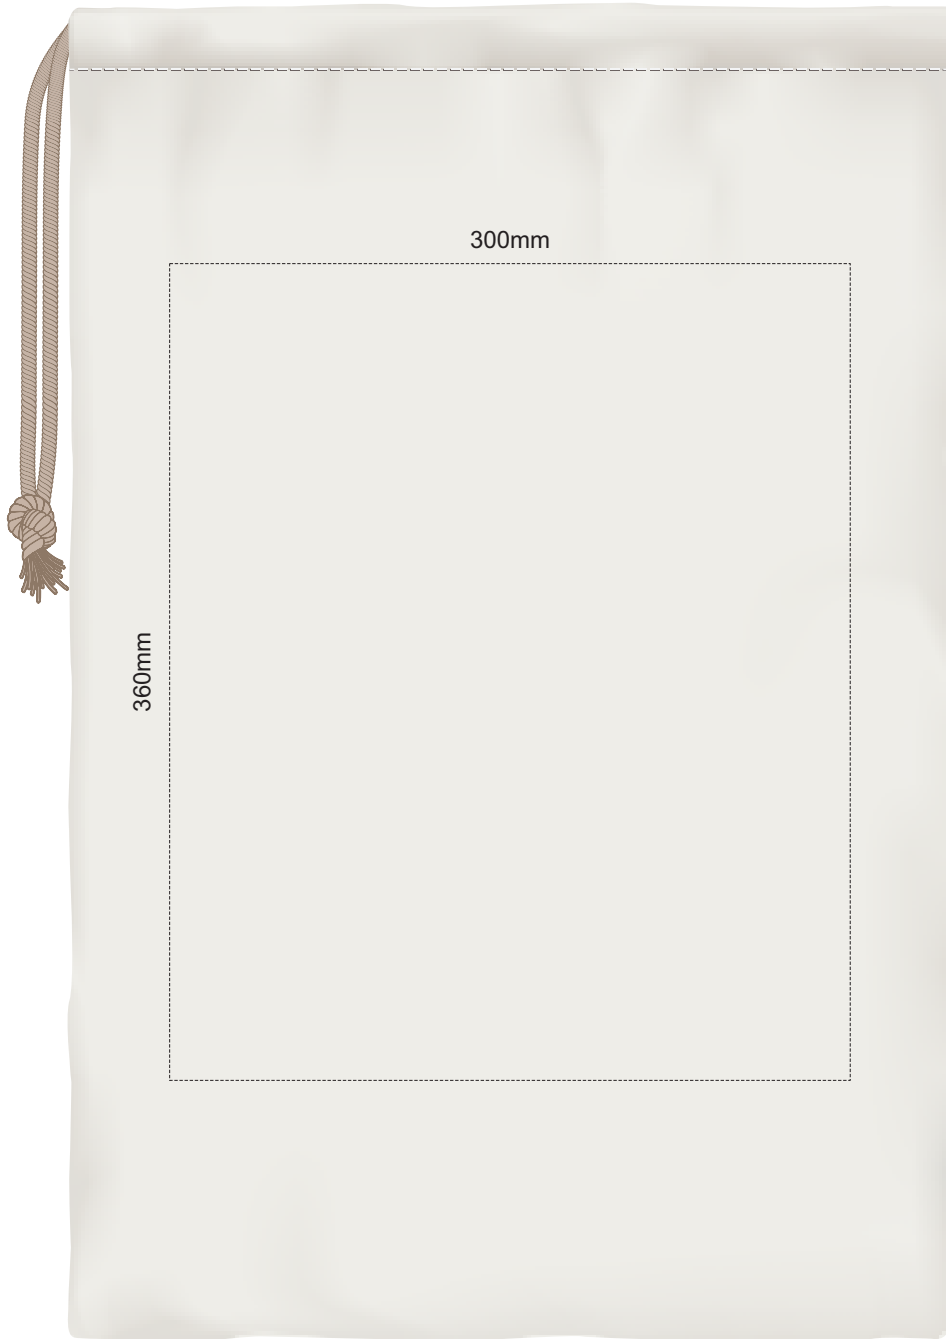

30% of Actual Size
Screen Print

30% of Actual Size
Colourflex Transfer
Faux Embroidery

Orientation of the print area may be rotated to best suit your needs.