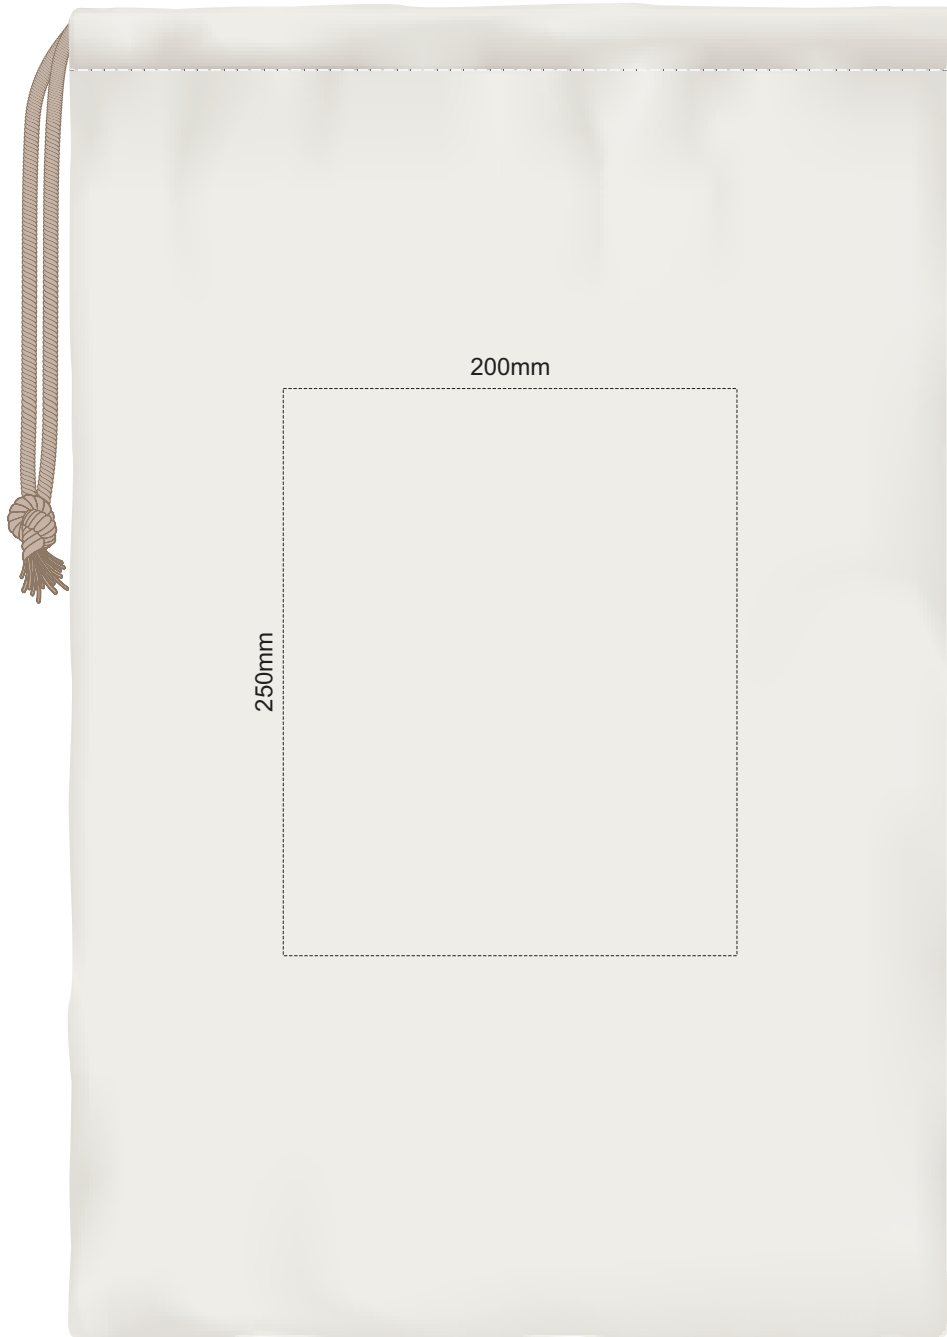

30% of Actual Size
Screen Print

30% of Actual Size
Colourflex Transfer
Faux Embroidery

Orientation of the print area may be rotated to best suit your needs.