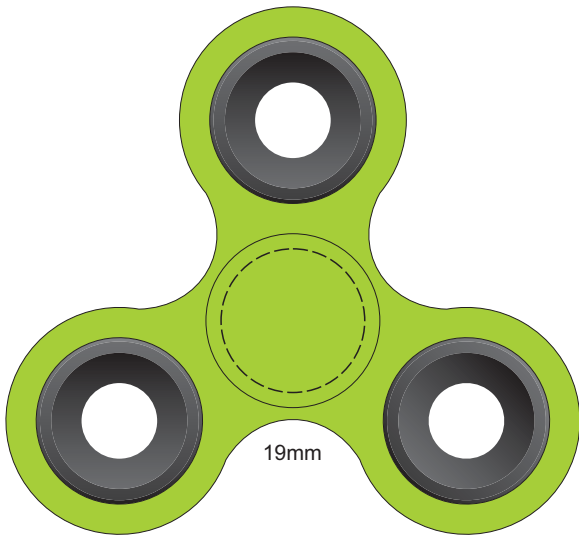

100% of Actual Size
Pad Print (one colour)
Direct Digital

Similar orientation of artwork
cannot be guaranteed on both sides

(Block print with borders are not recommended on this item)

100% of Actual Size
Direct Digital