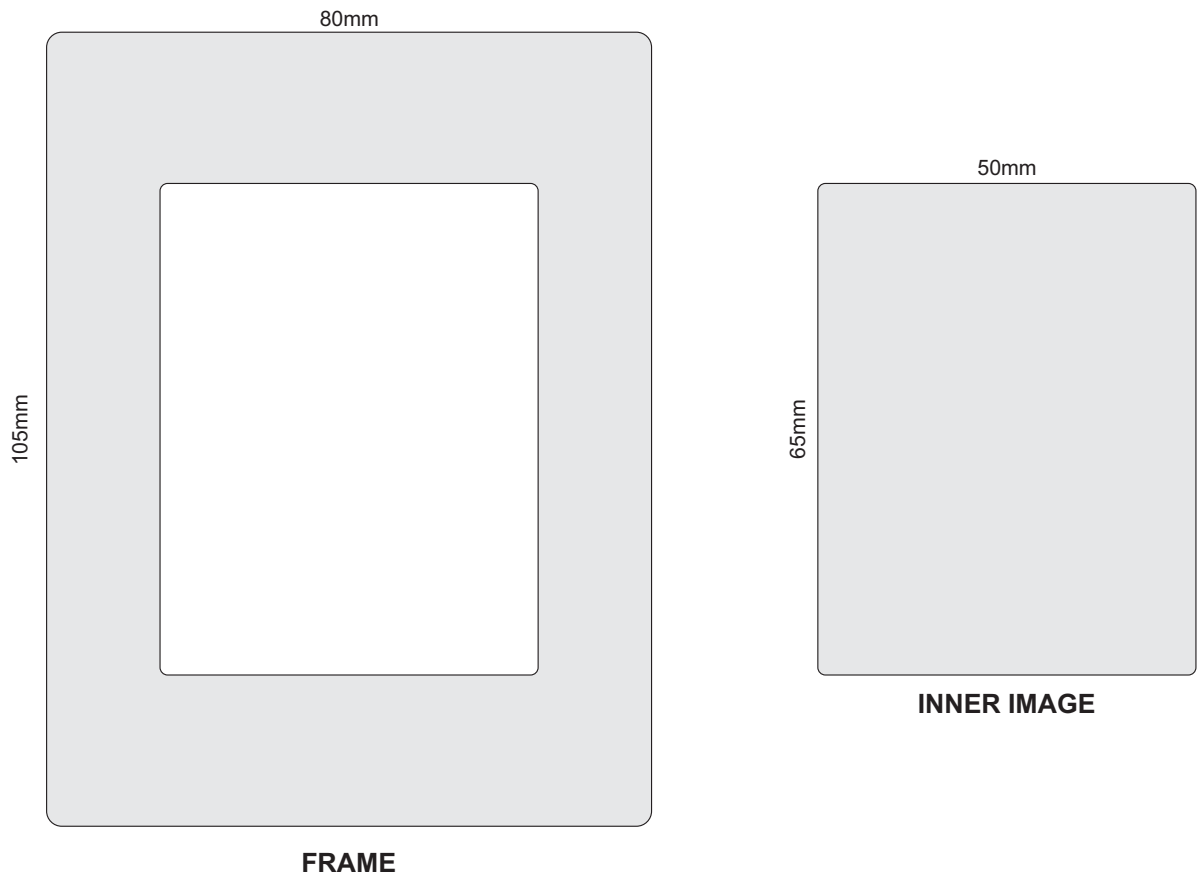

100% of Actual Size
Digital Print

100% of Actual Size
Digital Print Template

Blue Line = The SIGNIFICANT PRINT AREA

(Keep all critical images & text within this box)

Black Line = Maximum print area

Pink Line = Bleed off to here