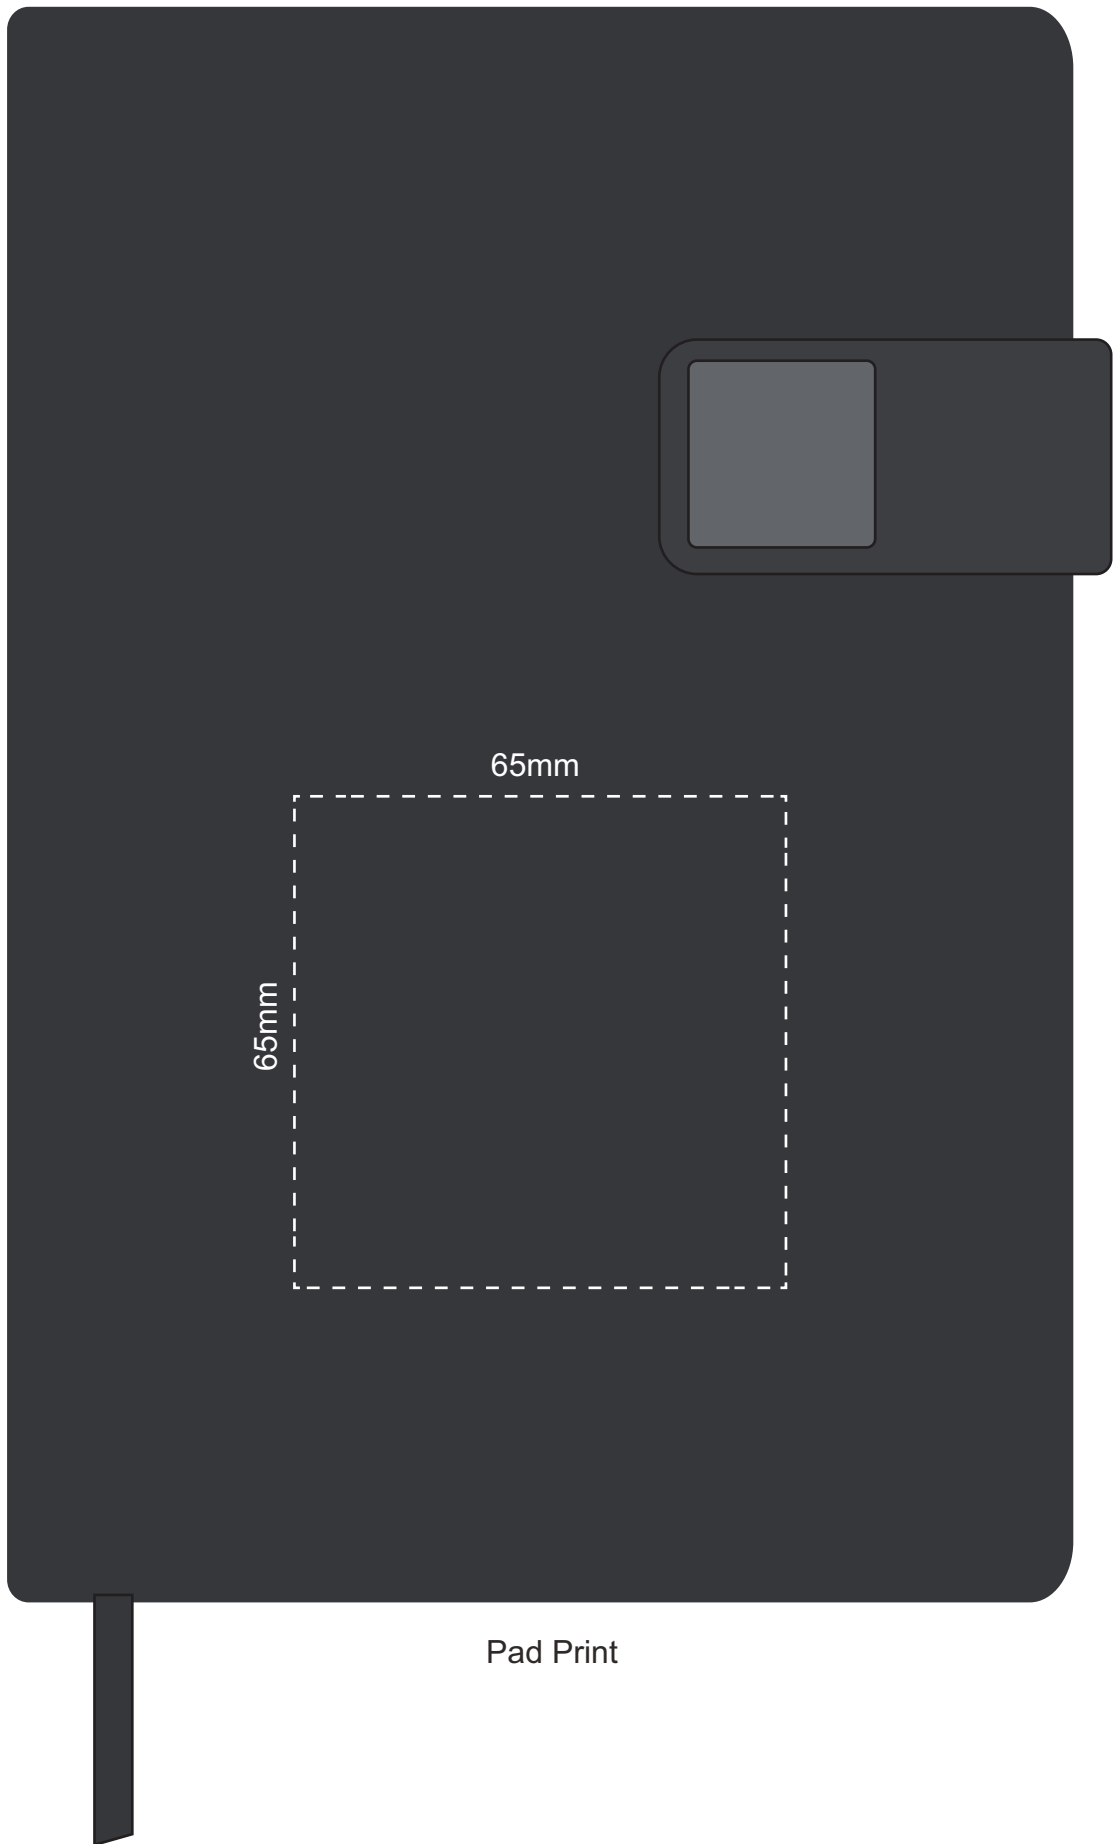

Actual Size: 100% when viewed on A4 paper

Pad Print

Actual Size: 100% when viewed on A4 paper

Actual Size: 100% when viewed on A4 paper

Debossing

Debossing branding area can be moved anywhere within the red line'