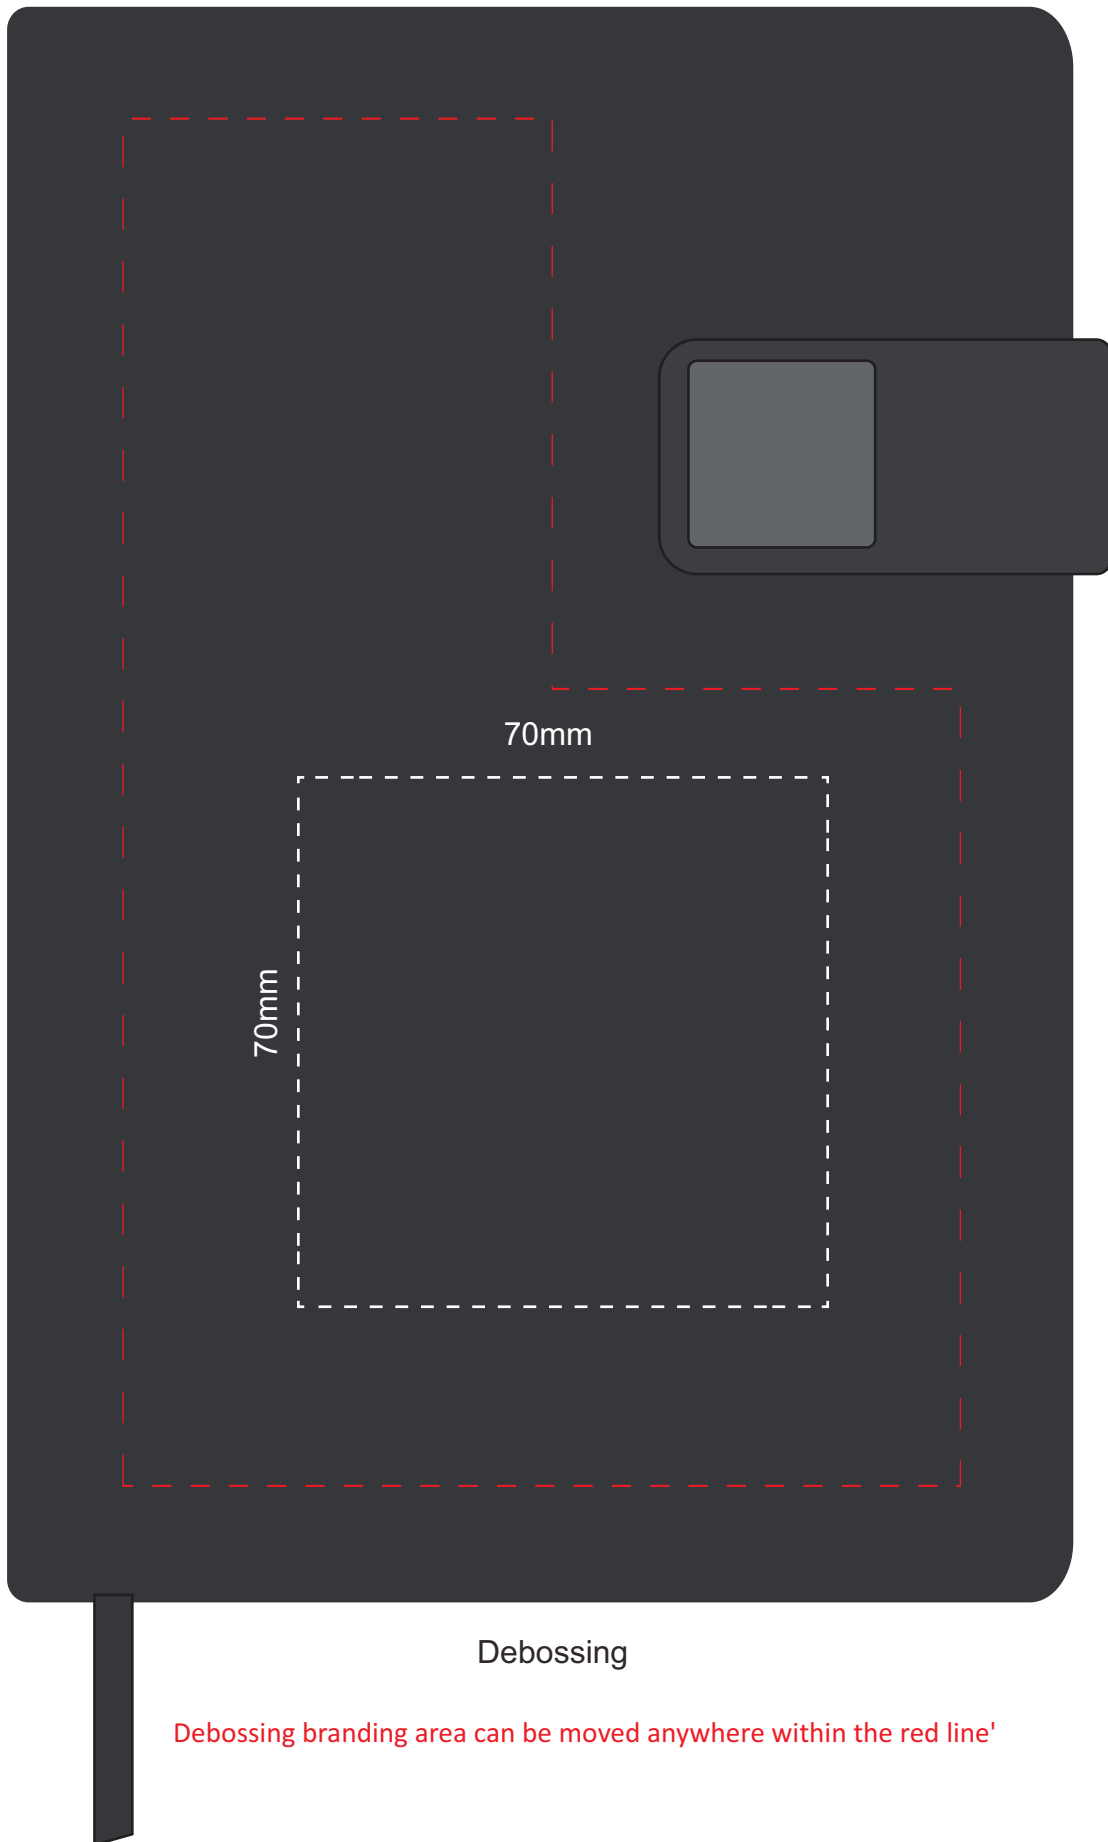

Actual Size: 100% when viewed on A4 paper

Pad Print

Actual Size: 100% when viewed on A4 paper

Actual Size: 100% when viewed on A4 paper

Debossing

Debossing branding area can be moved anywhere within the red line'