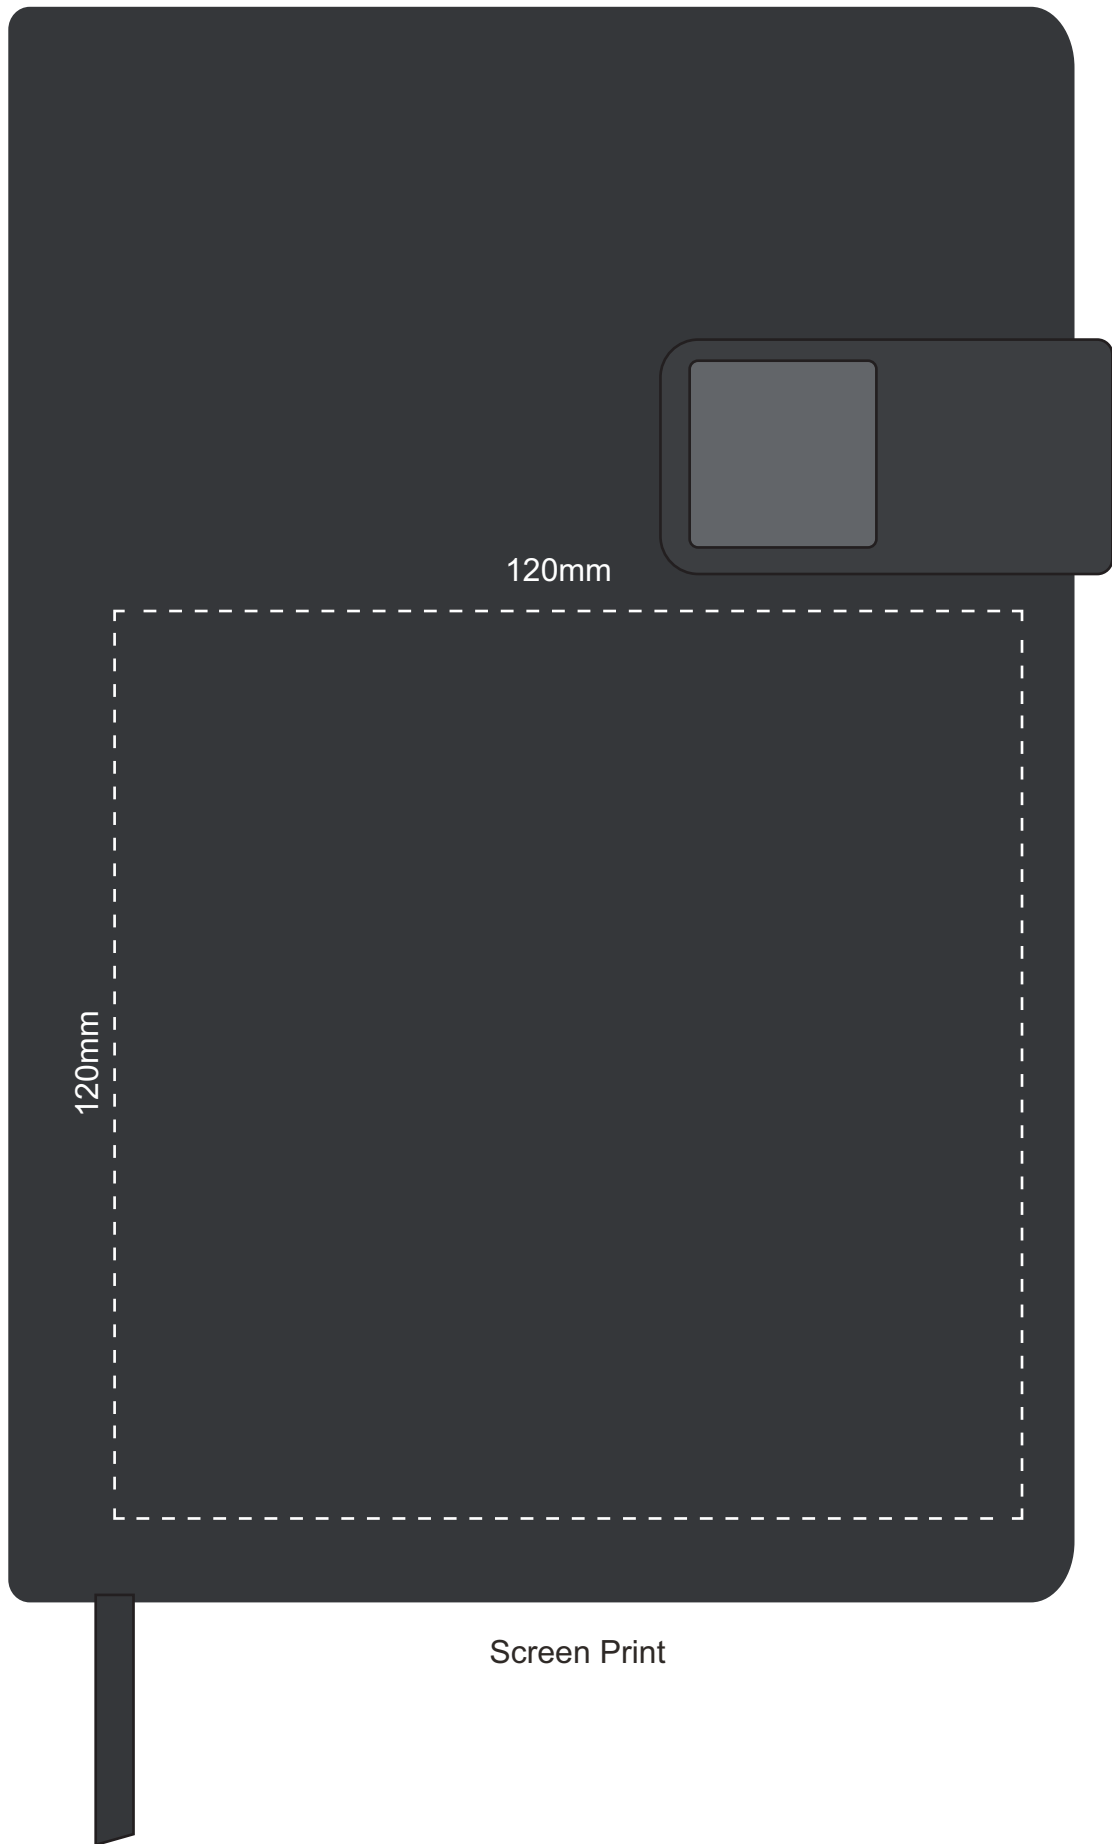

Actual Size: 100% when viewed on A4 paper

Pad Print

Actual Size: 100% when viewed on A4 paper

Actual Size: 100% when viewed on A4 paper

Debossing

Debossing branding area can be moved anywhere within the red line'