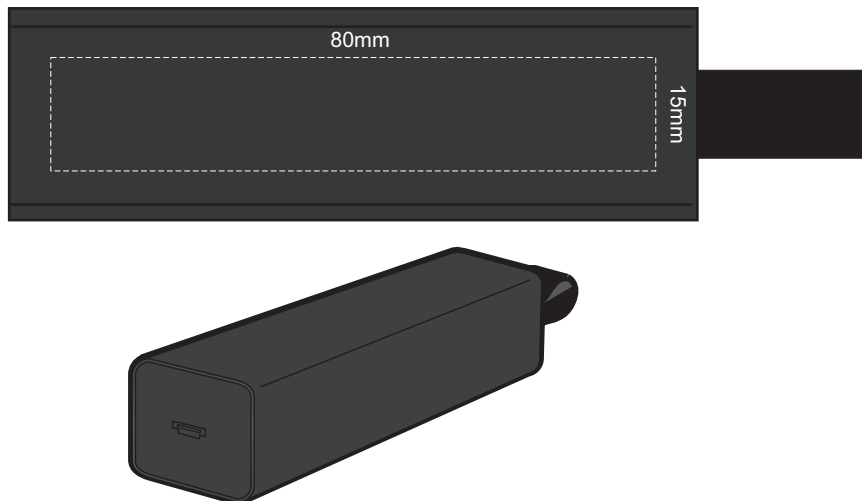

100% of Actual Size
Pad Print (Case)

100% of Actual Size
Pad Print (ear buds)

100% of Actual Size
Laser Engraving (Case)

Laser Engraves to an Oxidised White Finish