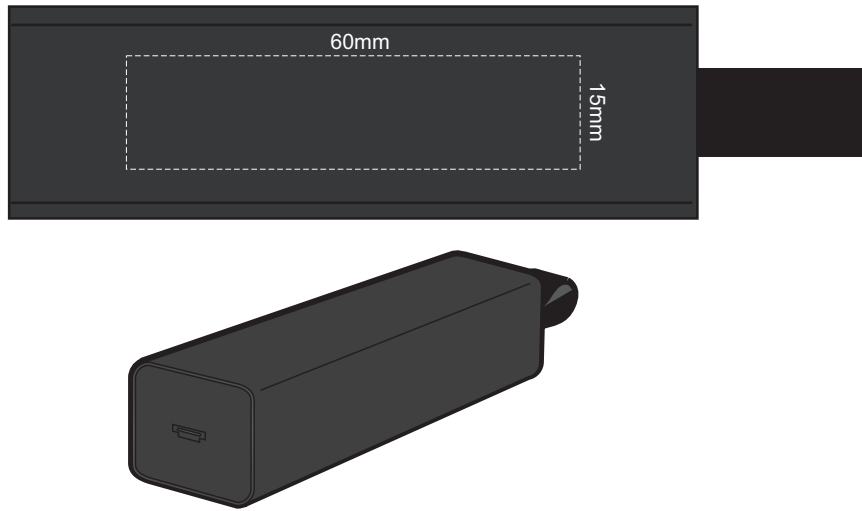

100% of Actual Size
Pad Print (Case)

100% of Actual Size
Pad Print (ear buds)

100% of Actual Size
Laser Engraving (Case)

Laser Engraves to an Oxidised White Finish