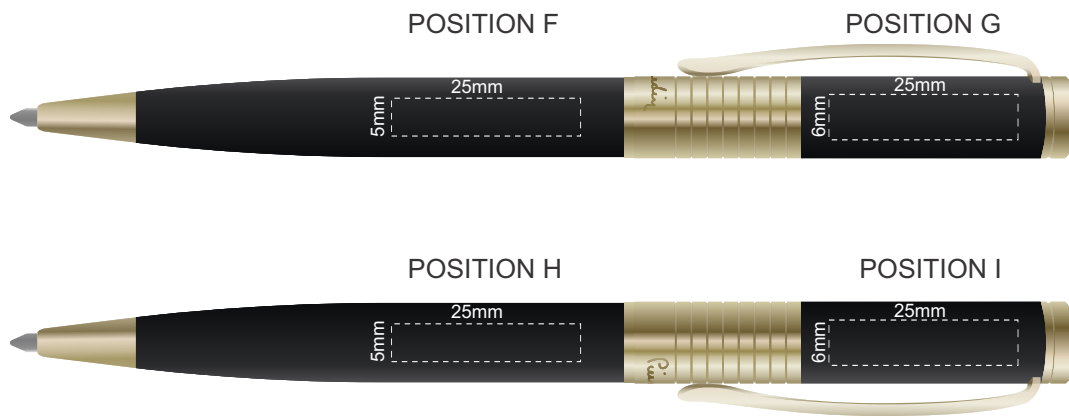

Actual Size: 100% when viewed on A4 paper

Engraving

Engraves to a
Brass finish