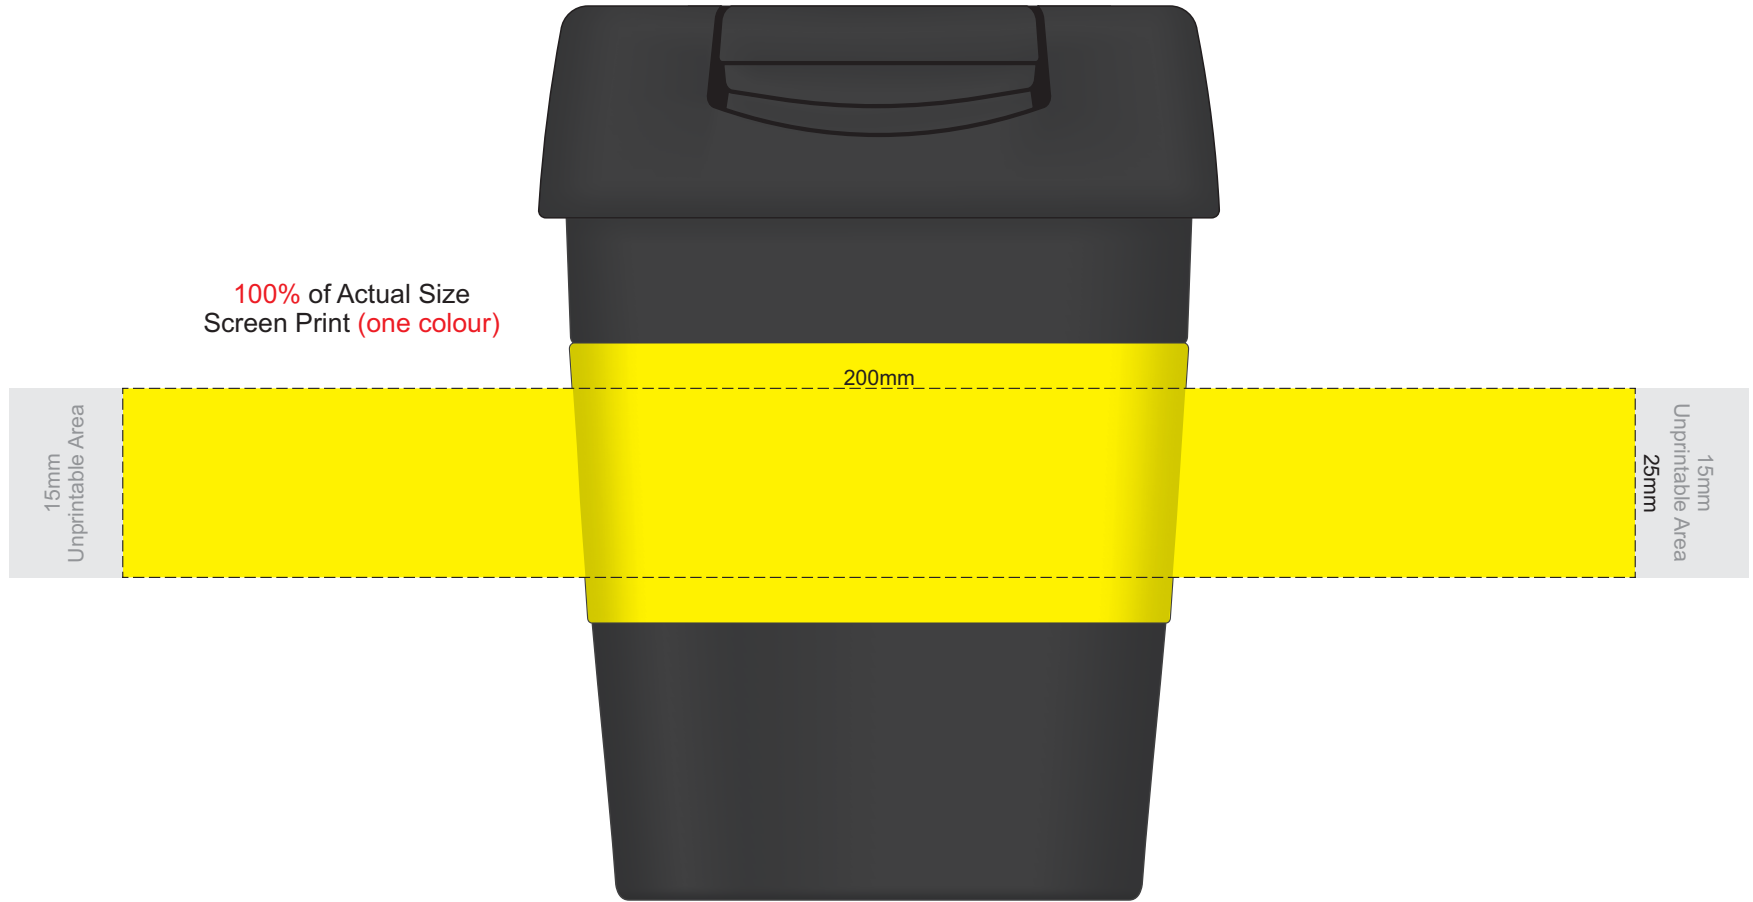

Band Colour

100% of Actual Size  
Pad Print

SIDE 1

SIDE 2

Band Colour

100% of Actual Size  
Silicone Digital Print  
Debossed

SIDE 1

SIDE 2

Band Colour

Band Colour

100% of Actual Size  
Pad Print (one colour)

100% of Actual Size  
Pad Print (one colour)