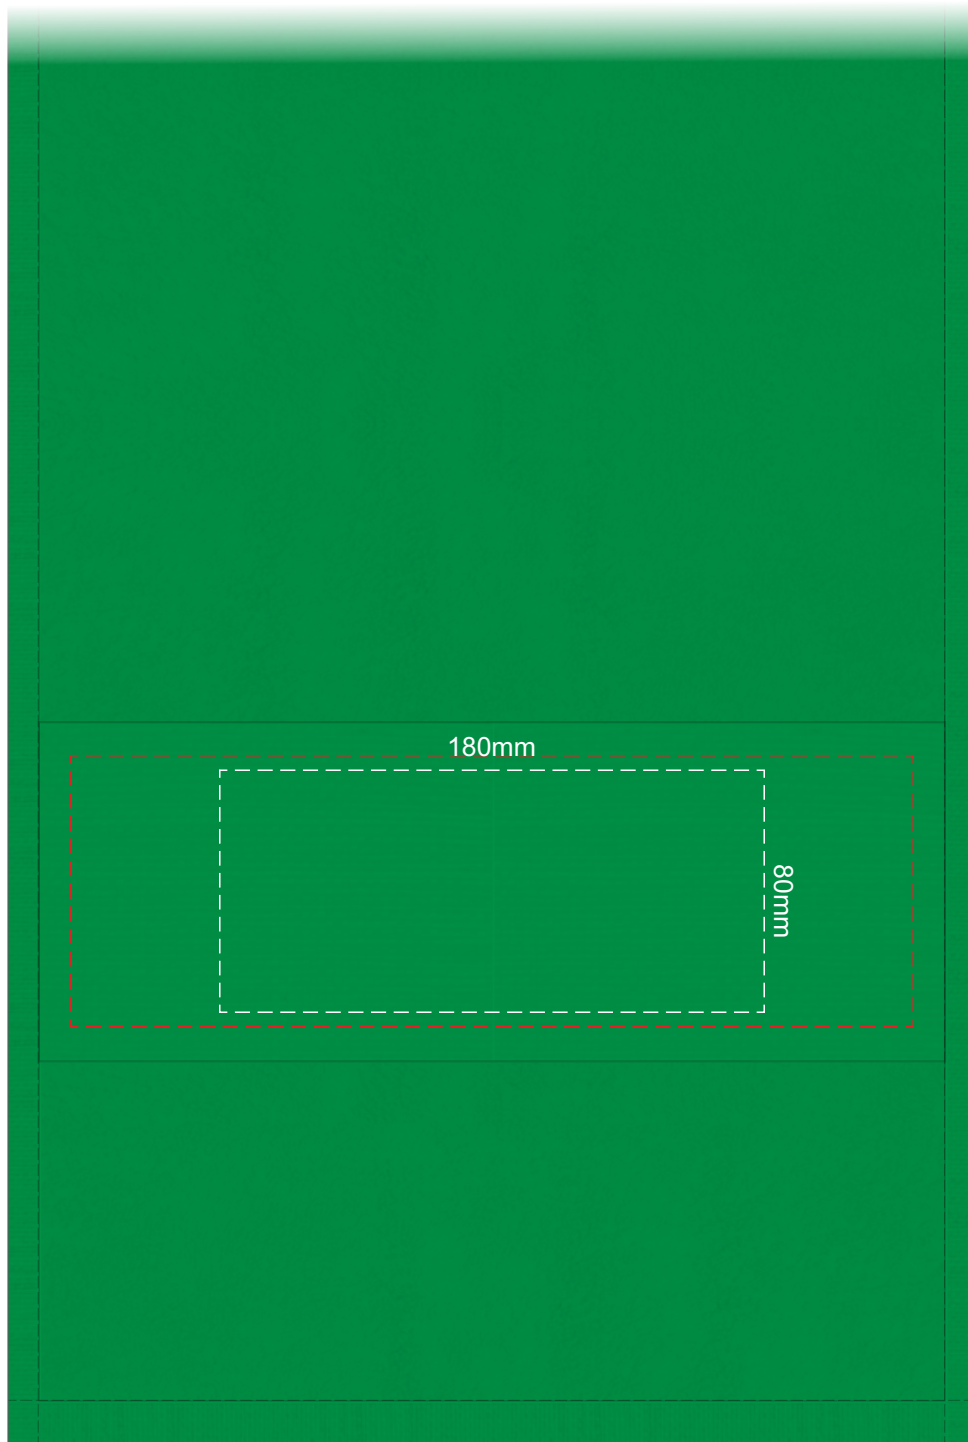

40% of Actual Size
Screen Print
Colourflex Transfer
Faux Embroidery

Grey
White
Yellow
Orange
Pink
Red
Burgundy
Bright Green
Green
Olive
Teal
Mint
Light Blue
Slate Blue
Royal Blue
Navy
Purple
Carbon
Black

Branding area can be moved **anywhere** within the red dotted line.

Grey
White
Yellow
Orange
Pink
Red
Burgundy
Bright Green
Green
Olive
Teal
Mint
Light Blue
Slate Blue
Royal Blue
Navy
Purple
Carbon
Black

100% of Actual Size
Embroidery

150mm

80mm

20% of Actual Size
Embroidery

Branding area can be moved anywhere within the red dotted line.