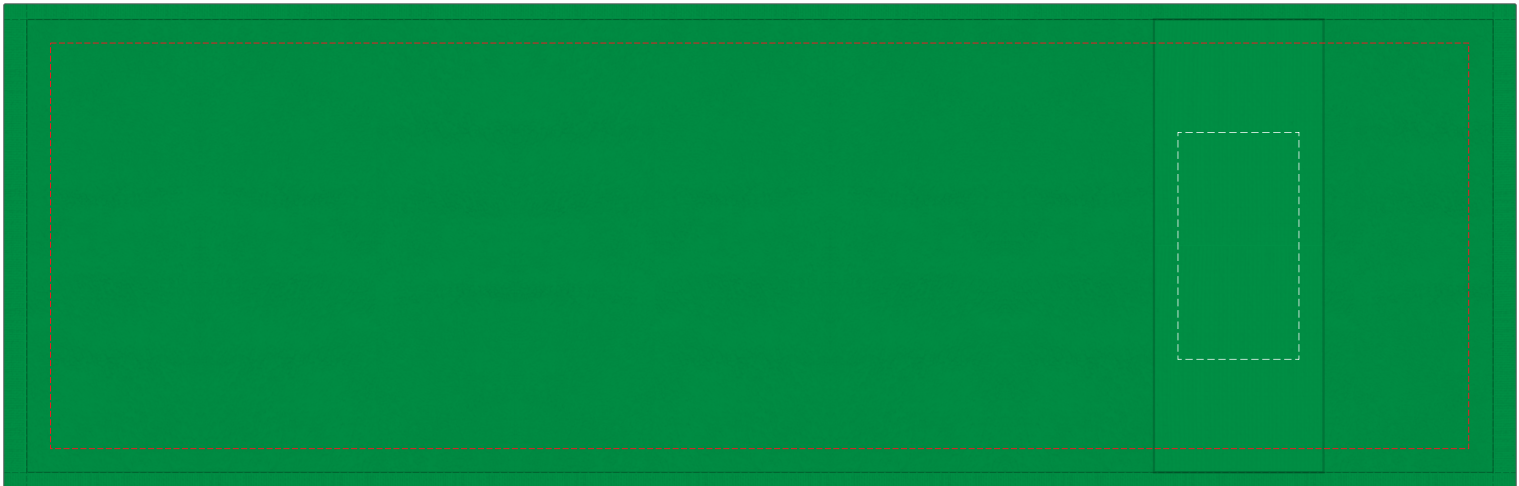

40% of Actual Size
Screen Print
Colourflex Transfer
Faux Embroidery

Grey
White
Yellow
Orange
Pink
Red
Burgundy
Bright Green
Green
Olive
Teal
Mint
Light Blue
Slate Blue
Royal Blue
Navy
Purple
Carbon
Black

Branding area can be moved **anywhere** within the red dotted line.

Grey
White
Yellow
Orange
Pink
Red
Burgundy
Bright Green
Green
Olive
Teal
Mint
Light Blue
Slate Blue
Royal Blue
Navy
Purple
Carbon
Black

100% of Actual Size
Embroidery

150mm

80mm

20% of Actual Size
Embroidery

Branding area can be moved anywhere within the red dotted line.