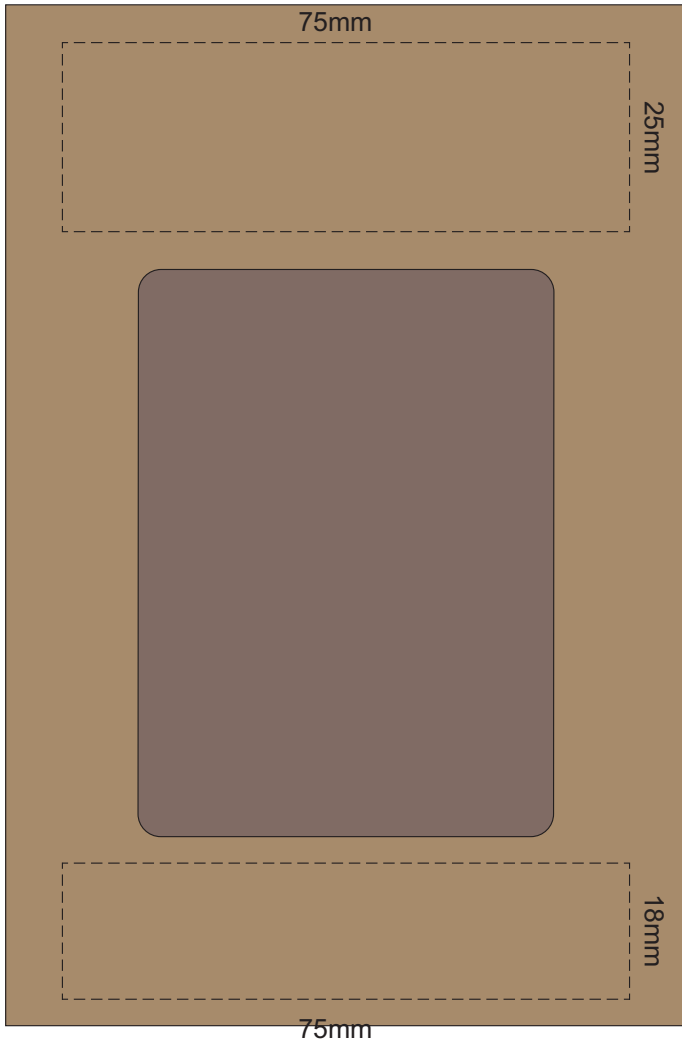

100% of Actual Size
Pad Print

SIDE 1

SIDE 2

This product is a natural material with variances
in texture and colour which may effect the finished result

100% of Actual Size
Laser Engraving

This product is a natural material with variances
in texture and colour which may effect the finished result

 Engraved Finish

100% of Actual Size
Pad Print (one colour)

100% of Actual Size
Digital Packaging Print

FRONT

TOP VIEW OF LID

Artwork will be printed directly onto the product via CMYK printing (no white), colours will not be vibrant due to white ink not being available for this process.