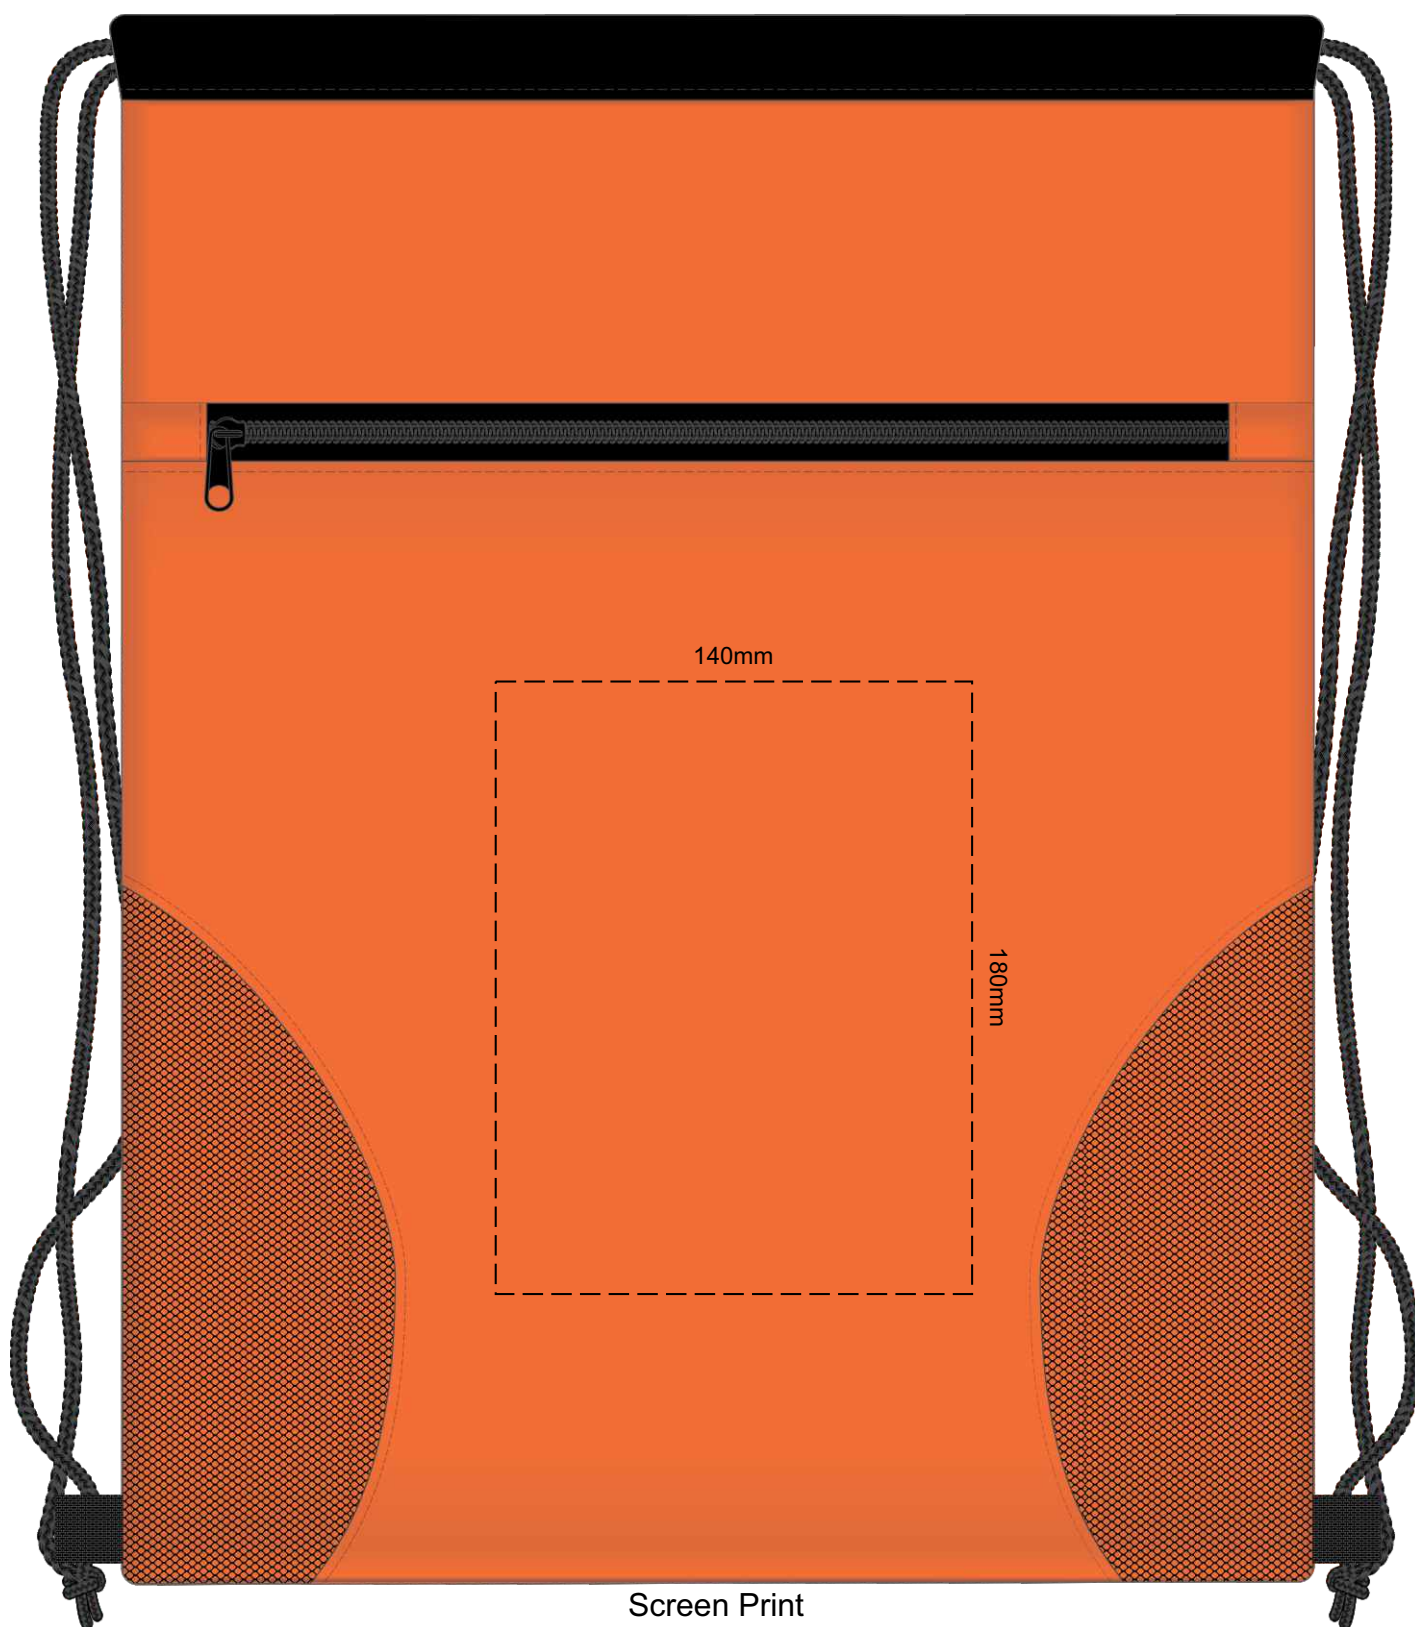

Actual Size: 45% when viewed on A4 paper

Screen Print

Please note the orientation of these print areas may be rotated to best suit your needs.

Actual Size: 45% when viewed on A4 paper

Digital Transfer

Please note the orientation of these print areas may be rotated to best suit your needs.