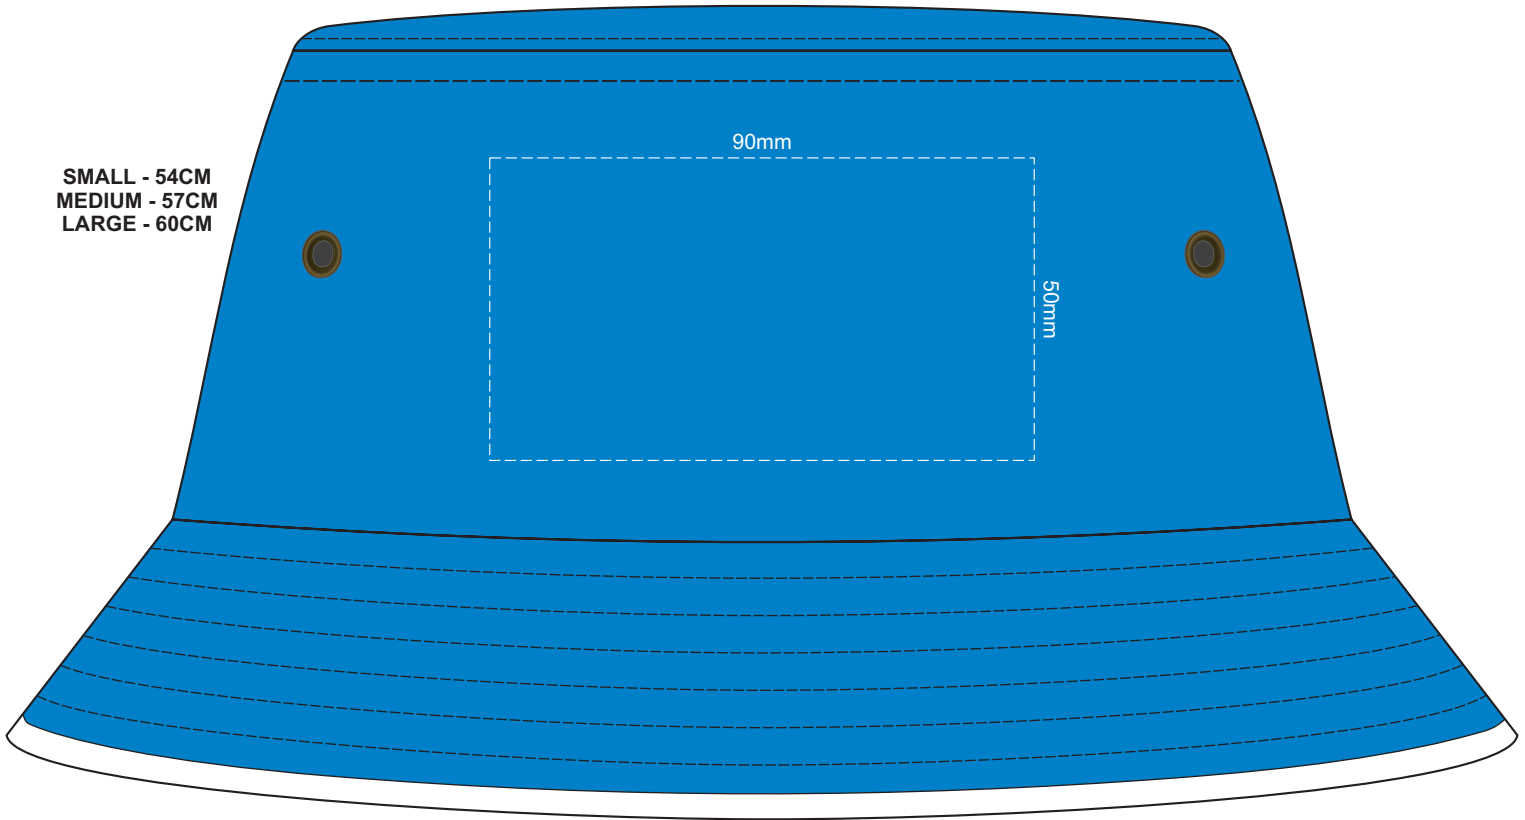

80% of Actual Size  
Screen Print  
Colourflex Transfer  
Faux Embroidery  
(front & back print available)

SMALL - 54CM  
MEDIUM - 57CM  
LARGE - 60CM

80% of Actual Size  
Embroidery  
(front & back print available)

SMALL - 54CM  
MEDIUM - 57CM  
LARGE - 60CM