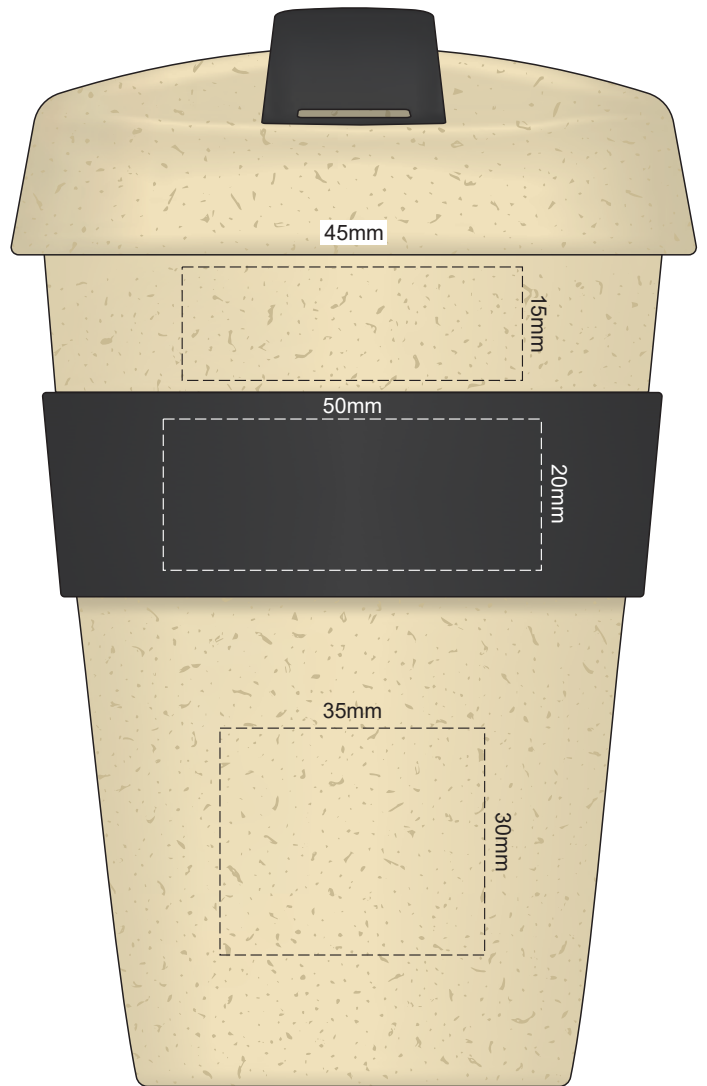

Flip Colour Band Colour

100% of Actual Size  
Pad Print

100% of Actual Size  
Pad Print

SIDE 1

SIDE 2

Flip Colour Band Colour

100% of Actual Size  
Screen Print (one colour)

100% of Actual Size  
Screen Print (one colour)  
Double Sided Template Front & Back

Red Line = Exact opposites of the product  
(centre artwork to the red line)

Flip Colour Band Colour

100% of Actual Size  
Silicone Digital Print  
Debossed

SIDE 1

SIDE 2

100% of Actual Size  
Digital Packaging Print  
FRONT