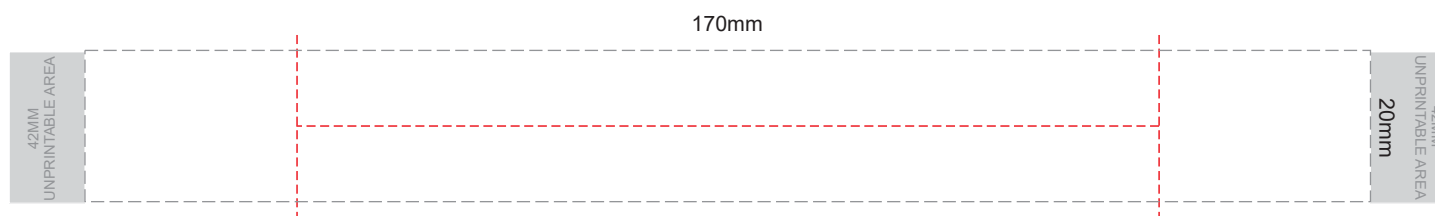

Flip Colour Band Colour

100% of Actual Size  
Pad Print

100% of Actual Size  
Pad Print

SIDE 1

SIDE 2

Flip Colour Band Colour

100% of Actual Size  
Screen Print (one colour)

100% of Actual Size  
Screen Print (one colour)  
Double Sided Template Front & Back

Red Line = Exact opposites of the product  
(centre artwork to the red line)

Flip Colour Band Colour

100% of Actual Size  
Silicone Digital Print  
Debossed

SIDE 1

SIDE 2

100% of Actual Size  
Digital Packaging Print  
FRONT