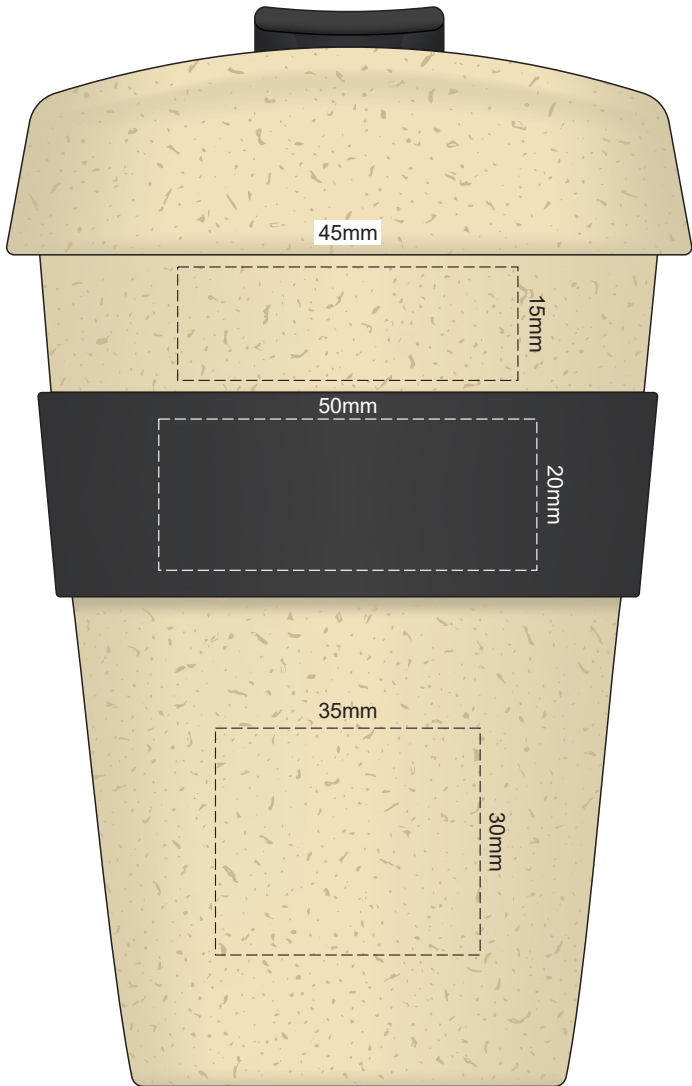

Flip Colour Band Colour

100% of Actual Size  
Pad Print

100% of Actual Size  
Pad Print

SIDE 1

SIDE 2

Flip Colour Band Colour

100% of Actual Size  
Screen Print (one colour)

100% of Actual Size  
Screen Print (one colour)  
Double Sided Template Front & Back

Red Line = Exact opposites of the product  
(centre artwork to the red line)

Flip Colour Band Colour

100% of Actual Size  
Silicone Digital Print  
Debossed

SIDE 1

SIDE 2

100% of Actual Size  
Digital Packaging Print  
FRONT