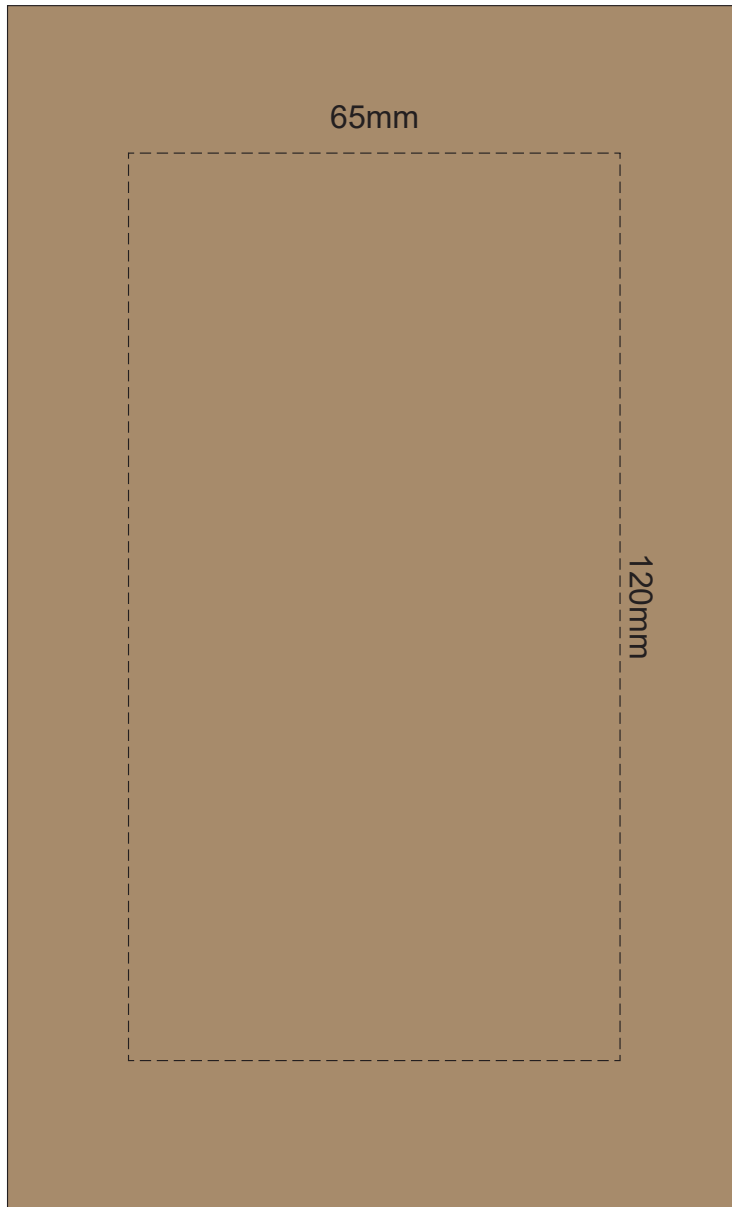

Flip Colour Band Colour

100% of Actual Size  
Pad Print

100% of Actual Size  
Pad Print

SIDE 1

SIDE 2

Flip Colour Band Colour

100% of Actual Size  
Screen Print (one colour)

100% of Actual Size  
Screen Print (one colour)  
Double Sided Template Front & Back

Red Line = Exact opposites of the product  
(centre artwork to the red line)

Flip Colour Band Colour

100% of Actual Size  
Silicone Digital Print  
Debossed

SIDE 1

SIDE 2

100% of Actual Size  
Digital Packaging Print  
FRONT